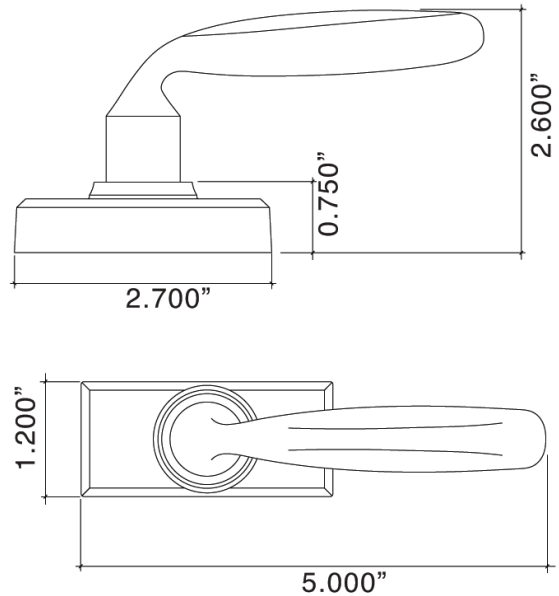

## Square Bevel/Abington Tilt-Turn Trim

700120 Square Bevel/Abington Tilt-Turn with Traditional Lever

- Solid Forged Brass Traditional Lever
- Fully Concealed Mounting Square Bevel Cover

### Additional Lever Options

8820  
Traditional, Small Rose

8824  
Wave, Small Rose

8825  
Rat Tail, Small Rose

8826  
Curved, Small Rose

8828  
Leaf, Small Rose

8821  
Small Turned Lever, Small Rose  
*Also Available in a Large Lever 8821C*