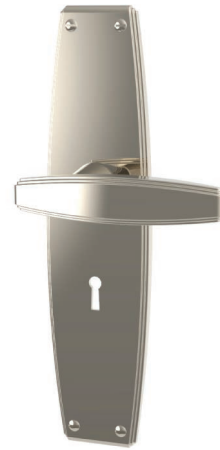

Entry Mortise

- 981612 Art Deco Escutcheon Set w/Lever -Entry Mortise Set, 2.5" Back Set Standard, Other Backsets Available, Please Inquire
- 981618 Art Deco Escutcheon Set w/Lever -Entry Mortise Dummy

Tubular Latch Sets

- 816114 Art Deco Escutcheon Set w/Lever - Tubular Passage Latch, 2-3/4 Back Set
- 816118 Art Deco Escutcheon Set w/Lever Tubular Passage Latch, 2-3/8 Back Set
- 816124 Art Deco Escutcheon Set w/Lever - Tubular Privacy Latch, 2-3/4 Back Set
- 816128 Art Deco Escutcheon Set w/Lever - Tubular Privacy Latch, 2-3/8 Back Set
- 816122 Art Deco Escutcheon Set w/Lever - Privacy (Tubular Passage Latch w/Mortise Bolt 2-3/8 Back Set

Dummy Trim

- 81617 Art Deco Escutcheon Set w/Lever - Single Dummy
- 81618 Art Deco Escutcheon Set w/Lever - Pair of Dummies

Cut for
Knob

Cut for
Turn w/Turn

Cut for
ER Button

Cut for
Cylinder

Cut for
Bit Key

Push
Plate

- Forged Brass Escutcheon Inside and Outside
- Solid Forged Brass Knob/Lever
- Hand Polished
- Plates available with Cuts for all Von Morris Locks as well as Custom Cuts for other Manufacturers' Locks
- Specify door thickness when ordering
- All IML Privacy and Tubular Mortise Bolt Privacy Sets come with ER Trim Standard on the Exterior. Exterior Bit Key Trim can be substituted for no additional charge.