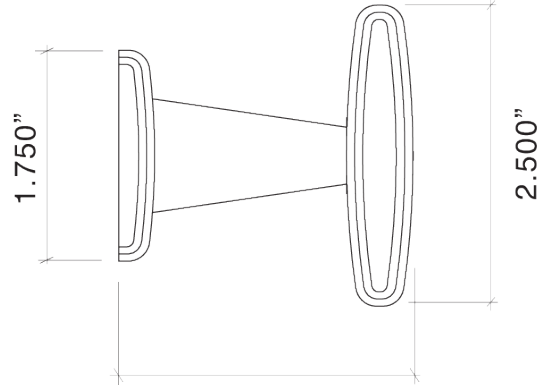

Art Deco Knob with Small Art Deco Rose

Entry Mortise

90425/54172 Art Deco Knob with Small Rose - Entry Mortise Set, 2.5" Back Set Standard, Other Backsets Available, Please Inquire

IML Mortise Sets

0425/54171 Art Deco Knob with Small Rose - Interior Mortise Passage Latch, 2.5" Backset

0425/54175 Art Deco Knob with Small Rose - Interior Mortise Double Cylinder Lock, 2.5" Backset

Tubular Latch Sets

042411 Art Deco Knob with Small Rose - Tubular Passage Latch, 2-3/4 Back Set

042412 Art Deco Knob with Small Rose - Tubular Passage Latch, 2-3/8 Back Set

042415 Art Deco Knob with Small Rose - Privacy (Tubular Passage Latch with Mortise Bolt 2-3/8 Back Set)

Dummy Trim

0425/54177 Art Deco Knob with Small Rose - Single Dummy

0425/54178 Art Deco Knob with Small Rose - Pair of Dummies

Art Deco Knob 8804-250
Small Art Deco Rose 8854-175

1.500"

1.750"

2.450"

2.500"

- Solid Forged Brass Knob and Rose
- Hand Polished
- Fully Concealed Mounting
- All Von Morris Knobs can be used with any Rose or Escutcheon Plate
- All IML Privacy and Tubular Mortise Bolt Privacy Sets come with ER Trim Standard on the Exterior. Exterior Bit Key Trim can be substituted for no additional charge.
- All Art Deco Trim is custom made to order and available in every Von Morris finish.