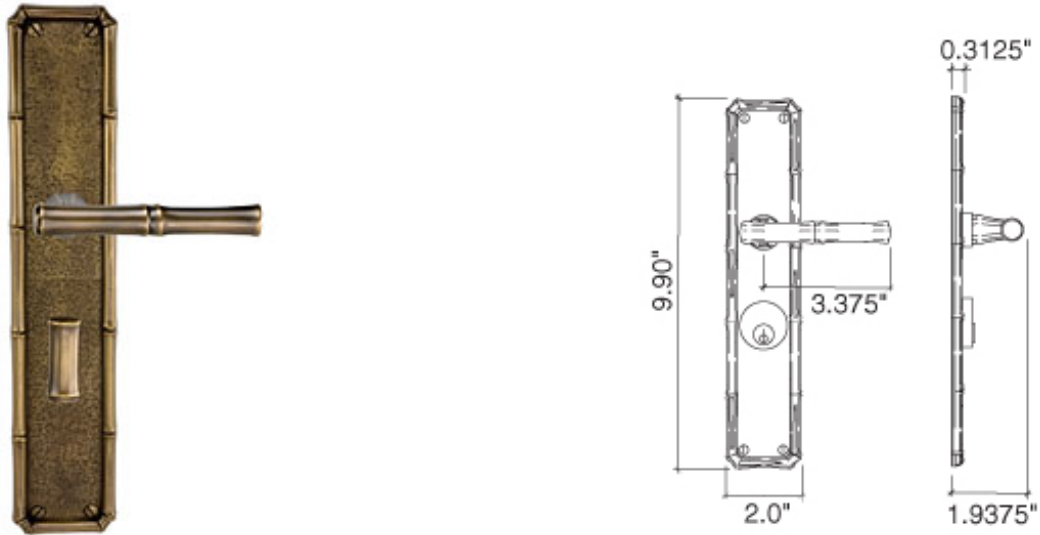

Bamboo Escutcheon Set with Bamboo Lever

- Highly Detailed Bamboo Design
- Hand Polished
- Forged Brass Escutcheon Inside and Outside
- Solid Forged Brass Lever
- Plates available with Cuts for all Eric Morris & Company Locks as well as Custom Cuts for other Manufacturers' Locks