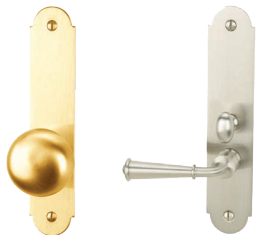

Buckingham Screen Door - Complete Sets

Stainless Steel Lock Sets

8000/9001	Buckingham SS Screen Door Lock Set w/Traditional Lever
8007/9001	Buckingham SS Screen Door Lock Set w/Rat Tail Lever
8008/9001	Buckingham SS Screen Door Lock Set w/Curved Lever (Handed)

8000KN	Buckingham Outside Escutcheon
8000KT	Buckingham Inside Escutcheon

Screen Door Parts and Accessories

80015	Screen Door Latch Strike Plate
90002	Screen Door Latch Face Plate
80003	Screen Door Traditional Lever
80004	Screen Door Round Knob
80005	Screen Door Oval Knob
80007	Screen Door Rat Tail Lever
80008	Screen Door Curved Lever (Handed, Please Specify)
9901-040	4" Spindle (order with 90004 for doors 1.5" thick or greater)
90004	Extended Strike for Screen Door (order with 9901-040 for doors 1.5" thick or greater)
9904	Screen Door Active Screw Pack
9905	Screen Door Dummy Screw Pack

- Handsome Heavy 1.75" Diameter Forged Brass Knob Outside
- Elegant Solid Brass Lever Inside
- Heavy Wrought Brass Escutcheons Inside and Out

Screen Door Latches

9001	Stainless Steel Screen Door Latch
9001-009	Stainless Steel Screen Door Latch (No Faceplate or Strike)

8007/9001
Rat Tail Lever

8008/9001
Curved Lever

Outside Trim for
8000/9001

8000/9001
Traditional Lever