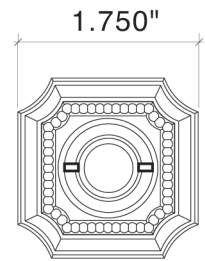

26-5717 Handrail Bracket with Small Weave Rose

26-5726 Handrail Bracket with Large Weave Rose

- Intricate Weave Detail and Beading
- Solid Forged Brass
- Fully concealed mounting
- "T" Nut finished to match Rose

Dimensions:

Projection: Wall to centerline of railing: 2.625".

Clearance: 1.625" using 2.0" outside diameter rail.

Standard Saddle: 1.0" wide x 2.0" long - flat.

Fasteners: 5/16" x 2.0" hanger bolt and three #12 x 2.0" steel screws.