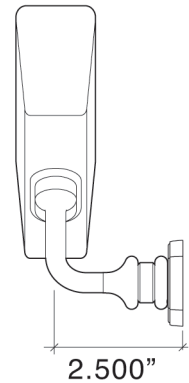

26-5717 Handrail Bracket with Small Weave Rose

26-5726 Handrail Bracket with Large Weave Rose

- Intricate Weave Detail and Beading
- Solid Forged Brass
- Fully concealed mounting
- "T" Nut finished to match Rose

Dimensions:

Projection: Wall to centerline of railing: 2.625".

Clearance: 1.625" using 2.0" outside diameter rail.

Standard Saddle: 1.0" wide x 2.0" long - flat.

Fasteners: 5/16" x 2.0" hanger bolt and three #12 x 2.0" steel screws.