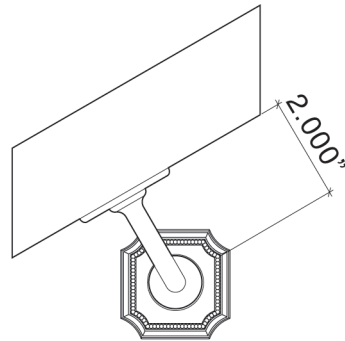

26-5717 Handrail Bracket with Small Weave Rose

26-5726 Handrail Bracket with Large Weave Rose

- Intricate Weave Detail and Beading
- Solid Forged Brass
- Fully concealed mounting
- "T" Nut finished to match Rose

Dimensions:

Projection: Wall to centerline of railing: 2.625".

Clearance: 1.625" using 2.0" outside diameter rail.

Standard Saddle: 1.0" wide x 2.0" long - flat.

Fasteners: 5/16" x 2.0" hanger bolt and three #12 x 2.0" steel screws.