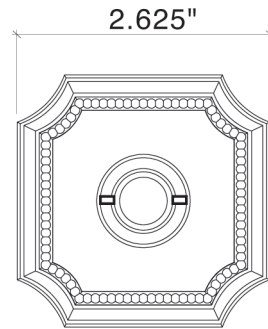

26-5717 Handrail Bracket with Small Weave Rose

26-5726 Handrail Bracket with Large Weave Rose

- Intricate Weave Detail and Beading
- Solid Forged Brass
- Fully concealed mounting
- "T" Nut finished to match Rose

Dimensions:

Projection: Wall to centerline of railing: 2.625".

Clearance: 1.625" using 2.0" outside diameter rail.

Standard Saddle: 1.0" wide x 2.0" long - flat.

Fasteners: 5/16" x 2.0" hanger bolt and three #12 x 2.0" steel screws.