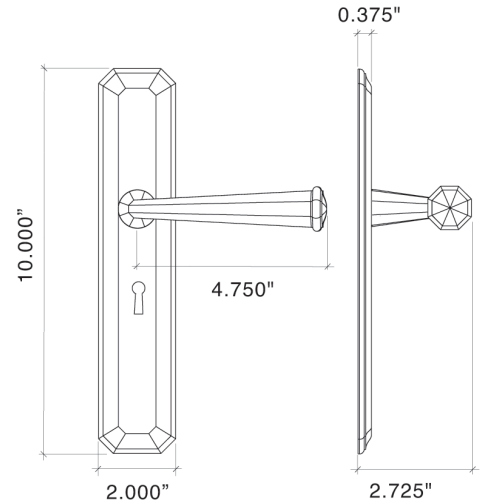

Entry Mortise

- 91912 Moorestown Escutcheon Set w/Large Knob -Entry Mortise Set, 2.5" Back Set Standard, Other Backsets Available, Please Inquire
- 91918 Moorestown Escutcheon Set w/Large Knob -Entry Mortise Dummy

IML Mortise Sets

- 81911 Moorestown Escutcheon Large Lever Set - Interior Mortise Passage Latch, 2.5" Backset
- 81912 Moorestown Escutcheon Large Lever Set - Interior Mortise Privacy Lock, 2.5" Backset
- 81913 Moorestown Escutcheon Large Lever Set - Interior Mortise Bit Key Lock, 2.5" Backset
- 81914 Moorestown Escutcheon Large Lever Set - Interior Mortise Single Cylinder Lock, 2.5" Backset
- 81915 Moorestown Escutcheon Large Lever Set - Interior Mortise Double Cylinder Lock, 2.5" Backset
- 81916 Moorestown Escutcheon Large Lever Set - Interior Mortise Patio Function Lock, 2.5" Backset

Dummy Trim

- 819117 Moorestown Escutcheon Set w/Large Lever - Single Dummy
- 819118 Moorestown Escutcheon Set w/Large Lever - Pair of Dummies

Moorestown Trim with Large Moorestown Lever 8833

Lever High

- Traditional Octagonal Design
- Forged Brass Escutcheon Inside and Outside
- Solid Forged Brass Knob/Lever
- Hand Polished
- Plates available with Cuts for all Von Morris Locks as well as Custom Cuts for other Manufacturers' Locks
- Specify door thickness when ordering
- All IML Privacy and Tubular Mortise Bolt Privacy Sets come with ER Trim Standard on the Exterior. Exterior Bit Key Trim can be substituted for no additional charge.