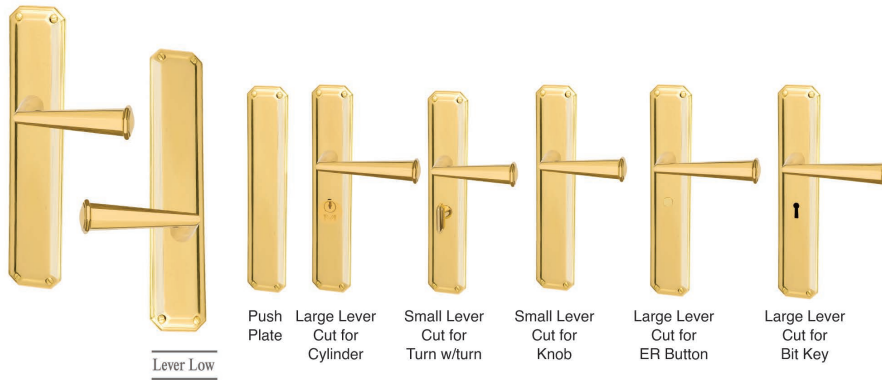

Entry Mortise

- 91912 Moorestown Escutcheon Set w/Large Knob -Entry Mortise Set, 2.5" Back Set Standard, Other Backsets Available, Please Inquire
- 91918 Moorestown Escutcheon Set w/Large Knob -Entry Mortise Dummy

IML Mortise Sets

- 81911 Moorestown Escutcheon Large Lever Set - Interior Mortise Passage Latch, 2.5" Backset
- 81912 Moorestown Escutcheon Large Lever Set - Interior Mortise Privacy Lock, 2.5" Backset
- 81913 Moorestown Escutcheon Large Lever Set - Interior Mortise Bit Key Lock, 2.5" Backset
- 81914 Moorestown Escutcheon Large Lever Set - Interior Mortise Single Cylinder Lock, 2.5" Backset
- 81915 Moorestown Escutcheon Large Lever Set - Interior Mortise Double Cylinder Lock, 2.5" Backset
- 81916 Moorestown Escutcheon Large Lever Set - Interior Mortise Patio Function Lock, 2.5" Backset

Dummy Trim

- 819117 Moorestown Escutcheon Set w/Large Lever - Single Dummy
- 819118 Moorestown Escutcheon Set w/Large Lever - Pair of Dummies

Moorestown Trim with Large Moorestown Lever 8833

Lever High

- Traditional Octagonal Design
- Forged Brass Escutcheon Inside and Outside
- Solid Forged Brass Knob/Lever
- Hand Polished
- Plates available with Cuts for all Von Morris Locks as well as Custom Cuts for other Manufacturers' Locks
- Specify door thickness when ordering
- All IML Privacy and Tubular Mortise Bolt Privacy Sets come with ER Trim Standard on the Exterior. Exterior Bit Key Trim can be substituted for no additional charge.