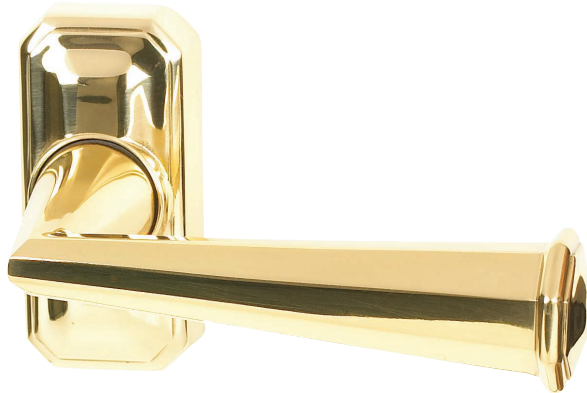

Moorestown Tilt Turn Trim

| | |
|--------|--|
| 700834 | Moorestown Tilt Turn Cover with Small Moorestown Lever |
| 700833 | Moorestown Tilt Turn Cover with Large Moorestown Lever |

700834

- Traditional Octagonal Design
- Solid Forged Brass Lever and Cover
- Hand Polished
- Fully Concealed Mounting
- All Von Morris Levers are interchangeable
- Includes Indexing Box
- Fits all Tilt-Turn Windows
- Also available with Large Lever