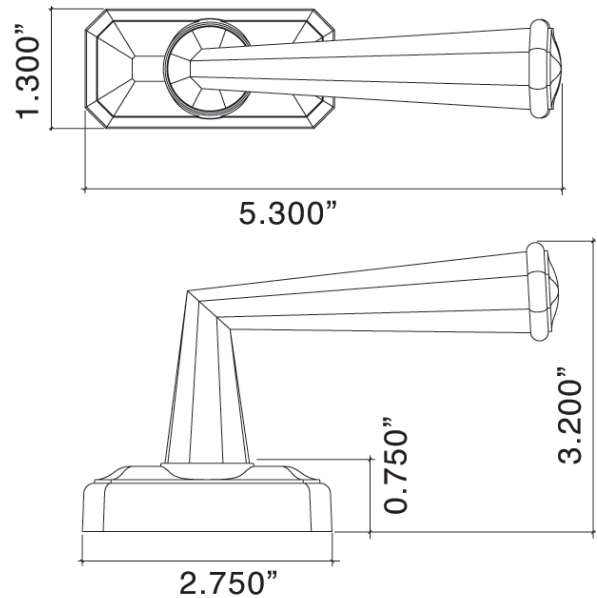

Moorestown Tilt Turn Trim

| | |
|--------|--|
| 700834 | Moorestown Tilt Turn Cover with Small Moorestown Lever |
| 700833 | Moorestown Tilt Turn Cover with Large Moorestown Lever |

700834

- Traditional Octagonal Design
- Solid Forged Brass Lever and Cover
- Hand Polished
- Fully Concealed Mounting
- All Von Morris Levers are interchangeable
- Includes Indexing Box
- Fits all Tilt-Turn Windows
- Also available with Large Lever