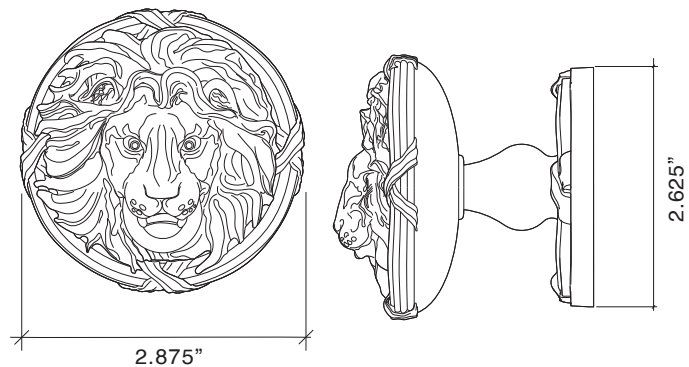

### Large Ribbon & Reed Knob with Small Ribbon & Reed Rose

Large Ribbon & Reed Knob 8803-325  
Small Ribbon & Reed Rose 8852-175

- Roses are Hot Forged, CNC Milled and completely Hand Chiseled
- Knob, Lever and Thumb Turn are all Lost Wax Cast Brass.
- All components are Hand Chiseled for Exceptional Detail not achievable by any other means
- Fully Concealed Mounting
- Specify door thickness when ordering
- Available in Solid and Mixed Finishes
- All IML Privacy and Tubular Mortise Bolt Privacy Sets come with ER Trim Standard on the Exterior. Exterior Bit Key Trim can be substituted for no additional charge.

### Large Ribbon & Reed Knob with Large Ribbon & Reed Rose

Large Ribbon & Reed Knob 8803-325  
Large Ribbon & Reed Rose 8852-262

- Roses are Hot Forged, CNC Milled and completely Hand Chiseled
- Knob, Lever and Thumb Turn are all Lost Wax Cast Brass.
- All components are Hand Chiseled for Exceptional Detail not achievable by any other means
- Fully Concealed Mounting
- Specify door thickness when ordering
- Available in Solid and Mixed Finishes
- All IML Privacy and Tubular Mortise Bolt Privacy Sets come with ER Trim Standard on the Exterior. Exterior Bit Key Trim can be substituted for no additional charge.