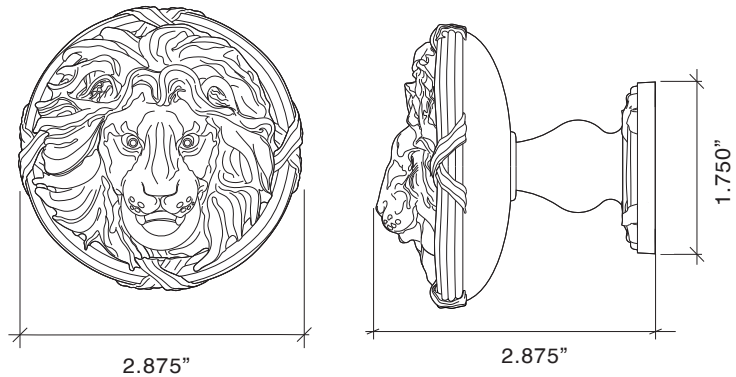

## Large Ribbon & Reed Knob on Ribbon & Reed Rose

### Large Ribbon & Reed Knob with Small Ribbon & Reed Rose

Large Ribbon & Reed Knob 8803-325  
Small Ribbon & Reed Rose 8852-175

- Roses are Hot Forged, CNC Milled and completely Hand Chiseled
- Knob, Lever and Thumb Turn are all Lost Wax Cast Brass.
- All components are Hand Chiseled for Exceptional Detail not achievable by any other means
- Fully Concealed Mounting
- Specify door thickness when ordering
- Available in Solid and Mixed Finishes
- All IML Privacy and Tubular Mortise Bolt Privacy Sets come with ER Trim Standard on the Exterior. Exterior Bit Key Trim can be substituted for no additional charge.