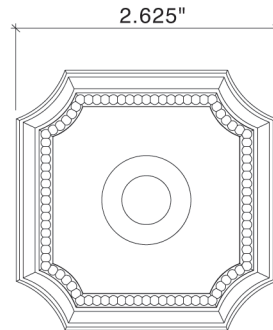

Weave Bell Push

25-8857-175

Small Weave Bell Push

25-8857-262

Large Weave Bell Push

256-7007

Oblong Weave Bell Push

Small Weave Bell Push

- Intricate Weave Detail and Beading
- Solid Forged Brass
- Hand Polished
- Fully Concealed Mounting
- Available in Small, Large or Oblong Rose
- Bright White LED Illuminated Push Button

Oblong Weave Bell Push