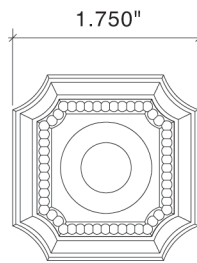

Weave Bell Push

25-8857-175

Small Weave Bell Push

25-8857-262

Large Weave Bell Push

256-7007

Oblong Weave Bell Push

Small Weave Bell Push

- Intricate Weave Detail and Beading
- Solid Forged Brass
- Hand Polished
- Fully Concealed Mounting
- Available in Small, Large or Oblong Rose
- Bright White LED Illuminated Push Button

Oblong Weave Bell Push