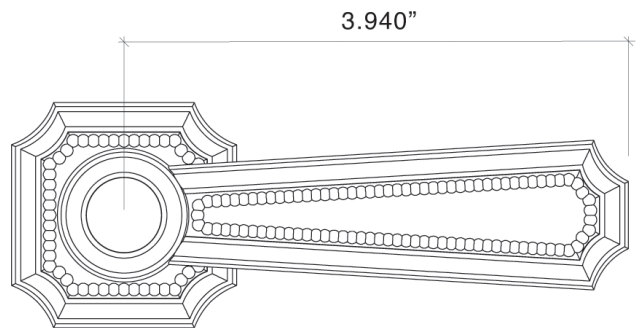

Weave Lever with Small Weave Rose

Entry Mortise

98832/57172 WWeave Lever with Small Rose - Entry Mortise Set, 2.5" Back Set Standard, Other Backsets Available, Please Inquire

IML Mortise Sets

8832/57171 Weave Lever with Small Rose - Interior Mortise Passage Latch, 2.5" Backset

320715 Weave Lever with Small Rose - Privacy (Tubular Passage Latch with Mortise Bolt 2-3/8 Back Set)

Dummy Trim

8832/57177 Weave Lever with Small Rose - Single Dummy

8832/57178 Weave Lever with Small Rose - Pair of Dummies

Weave Lever 8832
Small Weave Rose 8857-175

- Intricate Weave Detail and Beading
- Solid Forged Brass Lever and Rose
- Hand Polished
- Fully Concealed Mounting
- All Von Morris Levers can be used with any Rose or Escutcheon Plate
- All IML Privacy and Tubular Mortise Bolt Privacy Sets come with ER Trim Standard on the Exterior. Exterior Bit Key Trim can be substituted for no additional charge