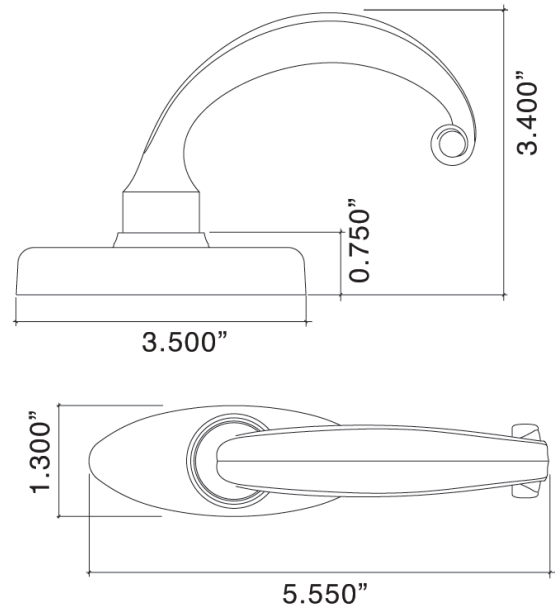

Oval/Westown Tilt-Turn Trim

700228

Westown Tilt-Turn

- Solid Forged Brass Leaf Lever
- Fully Concealed Mounting Oval Cover

Additional Lever Options