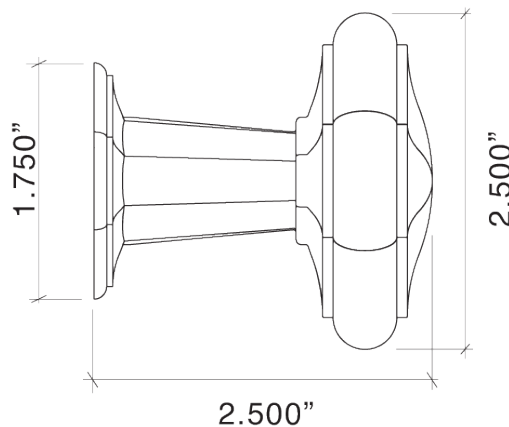

- Traditional Octagonal Design
- Solid Forged Brass Knob and Rose
- Hand Polished
- Fully Concealed Mounting
- All Von Morris Knobs can be used with any Rose or Escutcheon Plate
- All IML Privacy and Tubular Mortise Bolt Privacy Sets come with ER Trim Standard on the Exterior. Exterior Bit Key Trim can be substituted for no additional charge.

Large Moorestown Knob 8808-275
Small Moorestown Rose 8858-175