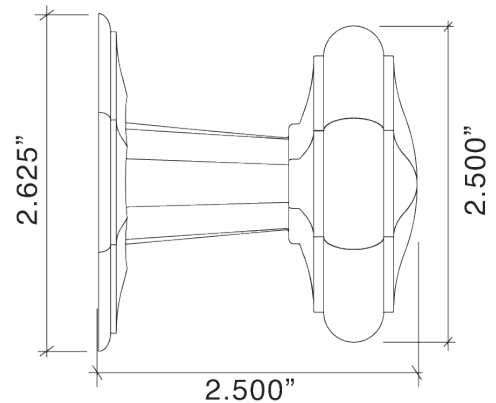

Tubular Latch Sets

082821 Large Moorestown Knob with Large Rose - Tubular Passage Latch, 2-3/4 Back Set

082822 Large Moorestown Knob with Large Rose - Tubular Passage Latch, 2-3/8 Back Set

082823 Large Moorestown Knob with Large Rose - Tubular Privacy Latch, 2-3/4 Back Set

082824 Large Moorestown Knob with Large Rose - Tubular Privacy Latch, 2-3/8 Back Set

082825 Large Moorestown Knob with Large Rose - Privacy (Tubular Passage Latch with Mortise Bolt 2-3/8 Back Set)

Dummy Trim

0827/58267 Large Moorestown Knob with Large Rose -Single Dummy

0827/58268 Large Moorestown Knob with Large Rose-Pair of Dummies

Large Moorestown Knob 8808-275
Large Moorestown Rose 8858-262

- Traditional Octagonal Design
- Solid Forged Brass Knob and Rose
- Hand Polished
- Fully Concealed Mounting
- All Von Morris Knobs can be used with any Rose or Escutcheon Plate
- All IML Privacy and Tubular Mortise Bolt Privacy Sets come with ER Trim Standard on the Exterior. Exterior Bit Key Trim can be substituted for no additional charge.