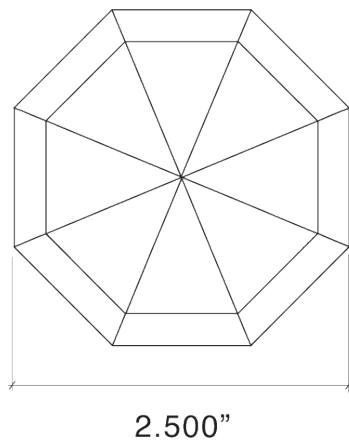

- Traditional Octagonal Design
- Solid Forged Brass Knob and Rose
- Hand Polished
- Fully Concealed Mounting
- All Von Morris Knobs can be used with any Rose or Escutcheon Plate
- All IML Privacy and Tubular Mortise Bolt Privacy Sets come with ER Trim Standard on the Exterior. Exterior Bit Key Trim can be substituted for no additional charge.

Large Moorestown Knob 8808-275
Small Moorestown Rose 8858-175