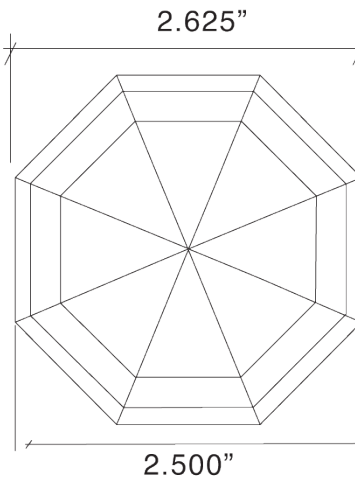

- Traditional Octagonal Design
- Solid Forged Brass Knob and Rose
- Hand Polished
- Fully Concealed Mounting
- All Von Morris Knobs can be used with any Rose or Escutcheon Plate
- All IML Privacy and Tubular Mortise Bolt Privacy Sets come with ER Trim Standard on the Exterior. Exterior Bit Key Trim can be substituted for no additional charge.