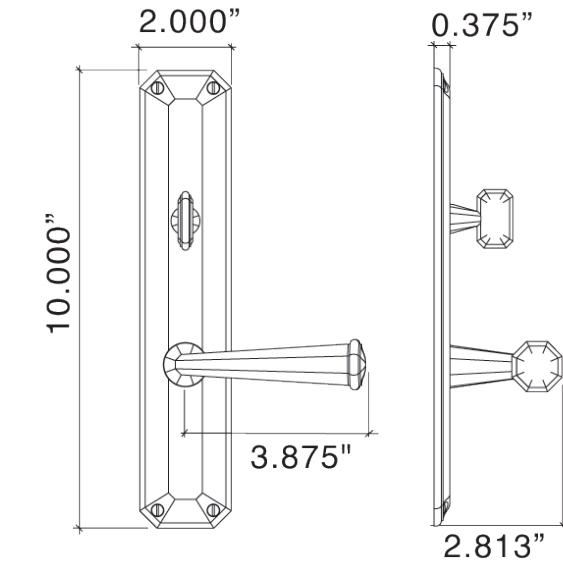

Moorestown Handleset with Small Lever

*Handlesets are Made-to-Order

- 971904   Moorestown Handle Set Entry w/Small Lever, 2.5" Back Set Standard, Other Backsets Available, Please Inquire
- 971908   Moorestown Handle set Full Dummy w/Small Lever

Moorestown Handleset with Large Lever

*Handlesets are Made-to-Order

- 972904   Moorestown Handle Set Entry w/Large Lever, 2.5" Back Set Standard, Other Backsets Available, Please Inquire
- 972908   Moorestown Handle set Full Dummy w/Large Lever

Moorestown Small Lever