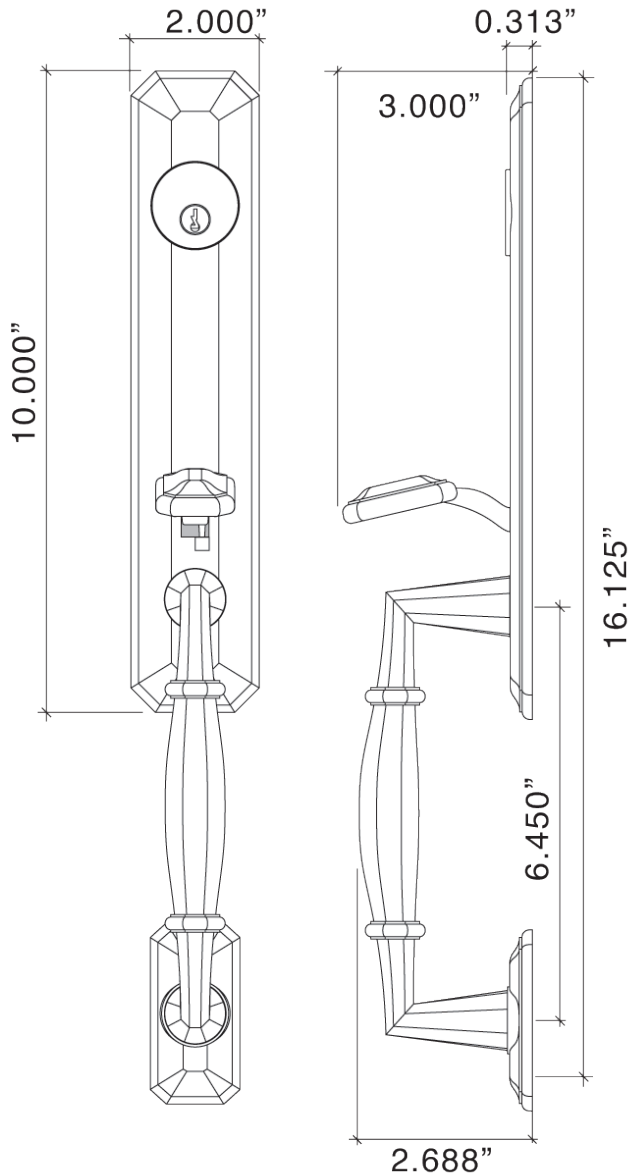

Moorestown Handleset  
Exterior

Interior Lever

Interior Knob

- 
- Solid Forged Brass Octagonal Faceted Handleset with Detailed Thumb-Latch and Plate
  - Faceted Octagonal Design
  - Interior Trim Options: Knob/Lever on Escutcheon or Full Interior Handleset, all in Solid Forged Brass
  - All Von Morris Knobs, Levers, Roses and Escutcheon Sets are available for Interior Trim
  - Prices are based upon a standard 1.75 inch door thickness and 2.5 inch backset lock. Other backsets and accommodations for alternate door thicknesses are available at extra cost. Please check with customer service.

## Moorestown Handleset with Small Lever

\*Handlesets are Made-to-Order

- 971904     Moorestown Handle Set Entry w/Small Lever, 2.5" Back Set Standard, Other Backsets Available, Please Inquire
- 971908     Moorestown Handle set Full Dummy w/Small Lever

## Moorestown Handleset with Large Lever

\*Handlesets are Made-to-Order

- 972904     Moorestown Handle Set Entry w/Large Lever, 2.5" Back Set Standard, Other Backsets Available, Please Inquire
- 972908     Moorestown Handle set Full Dummy w/Large Lever

### Moorestown Large Lever