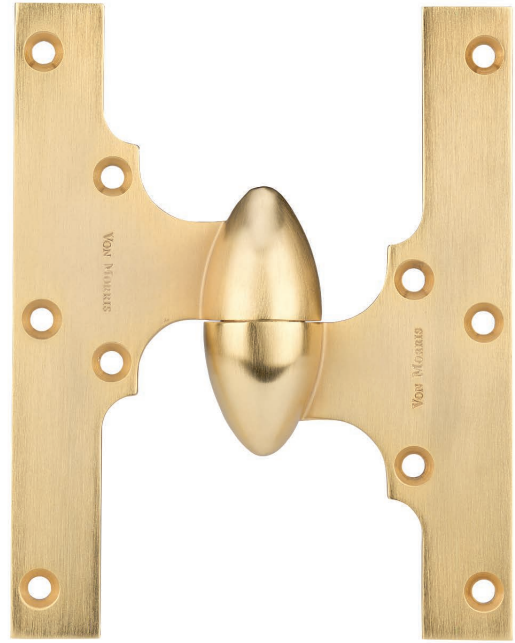

Hinges are Handed and Priced as Eaches

19-7055 7.0" x 5.5" Olive Knuckle Hing

19-7000

• Olive Knuckle Pin Cover

Part Number	Length of Joint	Width Open	Guage of Metal	Screw Size	Screws Hinge	Packing per Box	Weight per Box	Knuckle Size
19-7055	7.00"	5.50"	0.310"	12 x 1.25"	10	2 pcs	5.0 lbs	3.00"H x 1.32"D

Olive Knuckle - Concealed Ball Bearing - Heavy Weight - Solid Forged Brass

Hinge Body: Hinge body is manufactured of solid forged brass.

Ball Bearings: Each hinge is equipped with one precision machined anti-friction ball bearing assembly. The two races are machined from 300 series Stainless Steel. The balls are Stainless Steel as well. The bearing shell is machined from brass of the same alloy as the hinge body to ensure an accurate color match. The construction results in an extremely durable, long life ball bearing which is able to withstand years of hard use and corrosive environments. This bearing greatly increases both the lateral and vertical load bearing capability of the hinge and therefore increases hinge life.

Finish: Hinges are individually hand polished assuring an even finish with no unpolished areas. Von Morris Olive Knuckle hinges are available in over 30 standard finishes. Custom finishing is available. Please refer to the Price List.

Pins: Pins are machined from 300 Stainless Steel for high durability and resistance to rust. They are permanently installed in one half of the hinge. The exposed end is rounded to facilitate re-assembly.