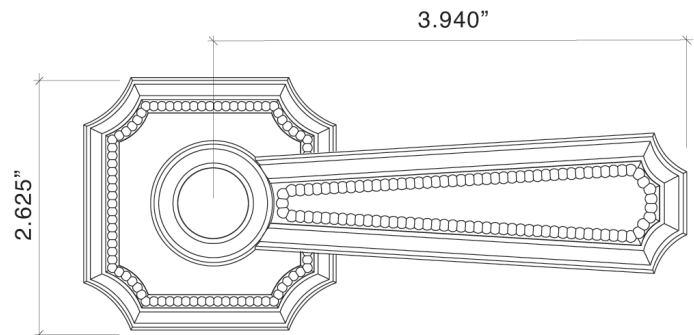

Entry Mortise

98832/57262 Weave Lever with Large Rose - Entry Mortise Set, 2.5" Back Set Standard, Other Backsets Available, Please Inquire

IML Mortise Sets

8832/57261 Weave Lever with Large Rose - Interior Mortise Passage Latch, 2.5" Backset

320723 Weave Lever with Large Rose - Tubular Privacy Latch, 2-3/4 Back Set

320724 Weave Lever with Large Rose - Tubular Privacy Latch, 2-3/8 Back Set

320725 Weave Lever with Large Rose - Privacy (Tubular Passage Latch with Mortise Bolt 2-3/8 Back Set)

Dummy Trim

8832/57267 Weave Lever with Large Rose - Single Dummy

8832/57268 Weave Lever with Large Rose - Pair of Dummies

Weave Lever 8832
Large Weave Rose 8857-262

- Intricate Weave Detail and Beading
- Solid Forged Brass Lever and Rose
- Hand Polished
- Fully Concealed Mounting
- All Von Morris Levers can be used with any Rose or Escutcheon Plate
- All IML Privacy and Tubular Mortise Bolt Privacy Sets come with ER Trim Standard on the Exterior. Exterior Bit Key Trim can be substituted for no additional charge