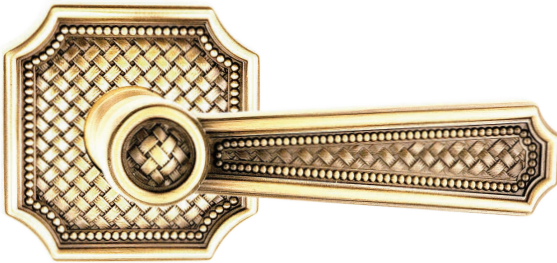

Entry Mortise

98832/57262 Weave Lever with Large Rose - Entry Mortise Set, 2.5" Back Set Standard, Other Backsets Available, Please Inquire

IML Mortise Sets

8832/57261 Weave Lever with Large Rose - Interior Mortise Passage Latch, 2.5" Backset

8832/57265 Weave Lever with Large Rose - Interior Mortise Double Cylinder Lock, 2.5" Backset

Tubular Latch Sets

320721 Weave Lever with Large Rose - Tubular Passage Latch, 2-3/4 Back Set

320722 Weave Lever with Large Rose - Tubular Passage Latch, 2-3/8 Back Set

320723 Weave Lever with Large Rose - Tubular Privacy Latch, 2-3/4 Back Set

320724 Weave Lever with Large Rose - Tubular Privacy Latch, 2-3/8 Back Set

320725 Weave Lever with Large Rose - Privacy (Tubular Passage Latch with Mortise Bolt 2-3/8 Back Set)

Dummy Trim

8832/57267 Weave Lever with Large Rose - Single Dummy

8832/57268 Weave Lever with Large Rose - Pair of Dummies

Weave Lever 8832
Large Weave Rose 8857-262

- Intricate Weave Detail and Beading
- Solid Forged Brass Lever and Rose
- Hand Polished
- Fully Concealed Mounting
- All Von Morris Levers can be used with any Rose or Escutcheon Plate
- All IML Privacy and Tubular Mortise Bolt Privacy Sets come with ER Trim Standard on the Exterior. Exterior Bit Key Trim can be substituted for no additional charge