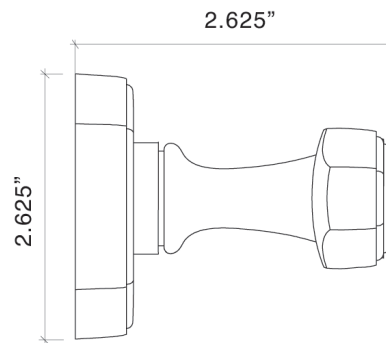

Entry Mortise

98832/57262 Weave Lever with Large Rose - Entry Mortise Set, 2.5" Back Set Standard, Other Backsets Available, Please Inquire

IML Mortise Sets

8832/57261 Weave Lever with Large Rose - Interior Mortise Passage Latch, 2.5" Backset

8832/57265 Weave Lever with Large Rose - Interior Mortise Double Cylinder Lock, 2.5" Backset

Tubular Latch Sets

320721 Weave Lever with Large Rose - Tubular Passage Latch, 2-3/4 Back Set

320722 Weave Lever with Large Rose - Tubular Passage Latch, 2-3/8 Back Set

320723 Weave Lever with Large Rose - Tubular Privacy Latch, 2-3/4 Back Set

320724 Weave Lever with Large Rose - Tubular Privacy Latch, 2-3/8 Back Set

320725 Weave Lever with Large Rose - Privacy (Tubular Passage Latch with Mortise Bolt 2-3/8 Back Set)

Dummy Trim

8832/57267 Weave Lever with Large Rose - Single Dummy

8832/57268 Weave Lever with Large Rose - Pair of Dummies

Weave Lever 8832
Large Weave Rose 8857-262

- Intricate Weave Detail and Beading
- Solid Forged Brass Lever and Rose
- Hand Polished
- Fully Concealed Mounting
- All Von Morris Levers can be used with any Rose or Escutcheon Plate
- All IML Privacy and Tubular Mortise Bolt Privacy Sets come with ER Trim Standard on the Exterior. Exterior Bit Key Trim can be substituted for no additional charge