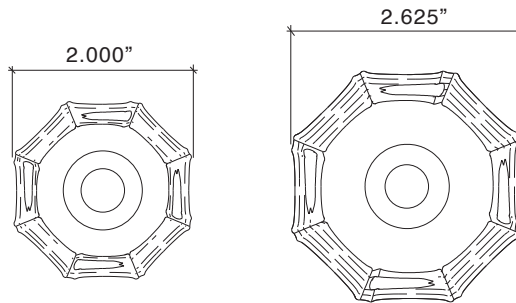

- Highly Detailed Bamboo Design with Band around edge and Intricate Detail in Field
- Solid Forged Brass
- Hand Polished
- Fully Concealed Mounting
- Available in Small, Large or Oblong Rose
- Bright White LED Illuminated Push Button

Large Bamboo Bell Push