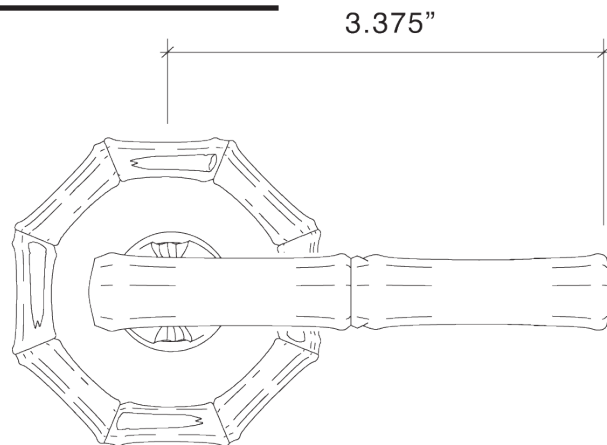

8830/55265 Bamboo Lever with Large Rose - Interior Mortise Double Cylinder Lock, 2.5" Backset

Tubular Latch Sets

300521 Bamboo Lever with Large Rose - Tubular Passage Latch, 2-3/4 Back Set

300522 Bamboo Lever with Large Rose - Tubular Passage Latch, 2-3/8 Back Set

300523 Bamboo Lever with Large Rose - Tubular Privacy Latch, 2-3/4 Back Set

300524 Bamboo Lever with Large Rose - Tubular Privacy Latch, 2-3/8 Back Set

300525 Bamboo Lever with Large Rose - Privacy (Tubular Passage Latch with Mortise Bolt 2-3/8 Back Set)

Dummy Trim

8830/55267 Bamboo Lever with Large Rose - Single Dummy

8830/55268 Bamboo Lever with Large Rose - Pair of Dummies

Bamboo Lever 8830
Large Bamboo Rose 8855-262

- Highly Detailed Bamboo Design with Band around edge and Intricate Detail in Field
- Solid Forged Brass Lever and Rose
- Hand Polished
- Fully Concealed Mounting
- All Von Morris Knobs can be used with any Rose or Escutcheon Plate
- All IML Privacy and Tubular Mortise Bolt Privacy Sets come with ER Trim Standard on the Exterior. Exterior Bit Key Trim can be substituted for no additional charge.