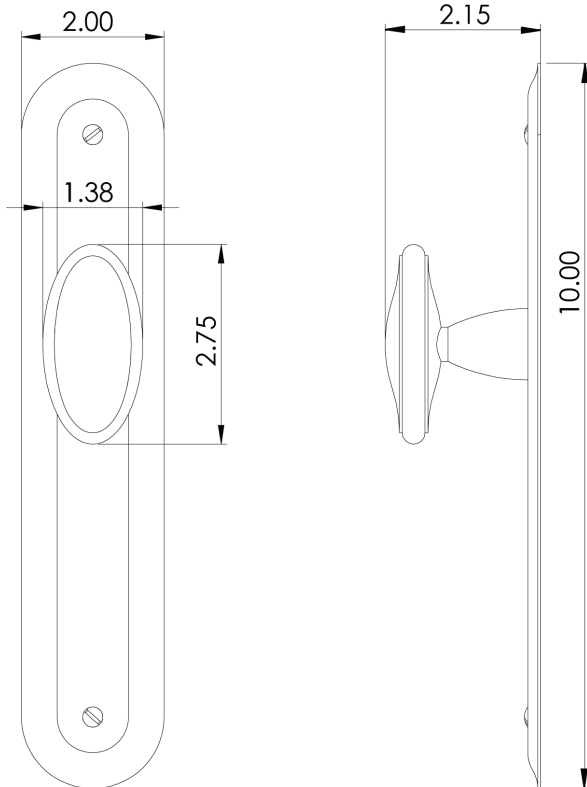

- Traditional French Deco Design
- Forged Brass Escutcheon Inside and Outside
- Solid Forged Brass Knobs
- Hand Polished
- Plates available with Cuts for all Von Morris Locks as well as Custom Cuts for other Manufacturers' Locks
- Specify door thickness when ordering
- All IML Privacy and Tubular Mortise Bolt Privacy Sets come with ER Trim Standard on the Exterior. Exterior Bit Key Trim can be substituted for no additional charge.