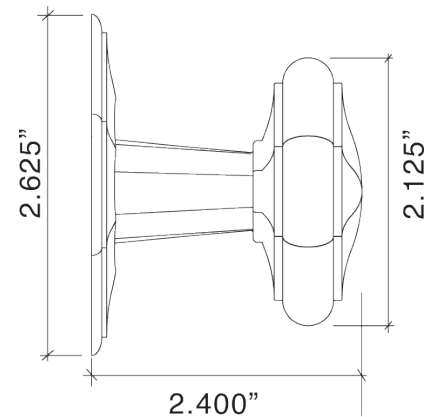

081823 Small Moorestown with Large Rose - Tubular Privacy Latch, 2-3/4 Back Set

081824 Small Moorestown with Large Rose - Tubular Privacy Latch, 2-3/8 Back Set

081825 Small Moorestown with Large Rose - Privacy (Tubular Passage Latch with Mortise Bolt 2-3/8 Back Set)

Dummy Trim

0817/58267 Small Moorestown Knob with Large Rose -Single Dummy

0817/58268 Small Moorestown Knob with Large Rose -Pair of Dummies

Small Moorestown Knob 8808-175
Large Moorestown Rose 8858-262

- Traditional Octagonal Design
- Solid Forged Brass Knob and Rose
- Hand Polished
- Fully Concealed Mounting
- All Von Morris Knobs can be used with any Rose or Escutcheon Plate
- All IML Privacy and Tubular Mortise Bolt Privacy Sets come with ER Trim Standard on the Exterior. Exterior Bit Key Trim can be substituted for no additional charge.