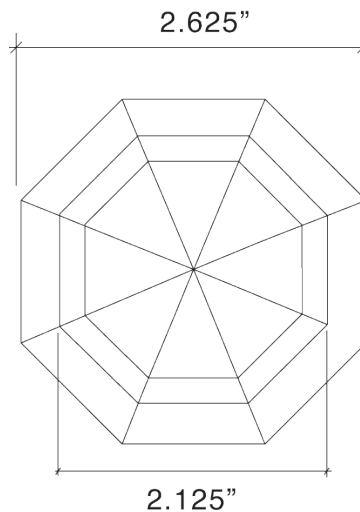

- Traditional Octagonal Design
- Solid Forged Brass Knob and Rose
- Hand Polished
- Fully Concealed Mounting
- All Von Morris Knobs can be used with any Rose or Escutcheon Plate
- All IML Privacy and Tubular Mortise Bolt Privacy Sets come with ER Trim Standard on the Exterior. Exterior Bit Key Trim can be substituted for no additional charge.