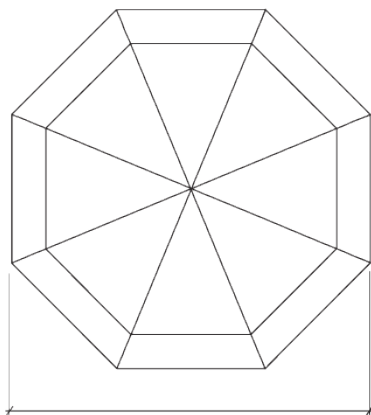

Entry Mortise

90817/58172 Small Moorestown Knob with Small Rose - Entry Mortise Set, 2.5" Back Set Standard, Other Backsets Available, Please Inquire

IML Mortise Sets

0817/58171 Small Moorestown Knob with Small Rose - Interior Mortise Passage Latch, 2.5" Backset

0817/58172 Small Moorestown Knob with Small Rose - Interior Mortise Privacy Lock, 2.5" Backset

0817/58173 Small Moorestown Knob with Small Rose - Interior Mortise Bit Key Lock, 2.5" Backset

0817/58174 Small Moorestown Knob with Small Rose - Interior Mortise Single Cylinder Lock, 2.5" Backset

0817/58175 Small Moorestown Knob with Small Rose - Interior Mortise Double Cylinder Lock, 2.5" Backset

Tubular Latch Sets

081811 Small Moorestown Knob with Small Rose - Tubular Passage Latch, 2-3/4 Back Set

081812 Small Moorestown Knob with Small Rose - Tubular Passage, 2-3/8 Back Set

081815 Small Moorestown Knob with Small Rose - Privacy (Tubular Passage Latch with Mortise Bolt 2-3/8 Back Set)

Dummy Trim

0817/58177 Small Moorestown Knob with Small Rose -Single Dummy

0817/58178 Small Moorestown Knob with Small Rose -Pair of Dummies

- Traditional Octagonal Design
- Solid Forged Brass Knob and Rose
- Hand Polished
- Fully Concealed Mounting
- All Von Morris Knobs can be used with any Rose or Escutcheon Plate
- All IML Privacy and Tubular Mortise Bolt Privacy Sets come with ER Trim Standard on the Exterior. Exterior Bit Key Trim can be substituted for no additional charge.

2.125"

1.750"

2.125"

2.400"