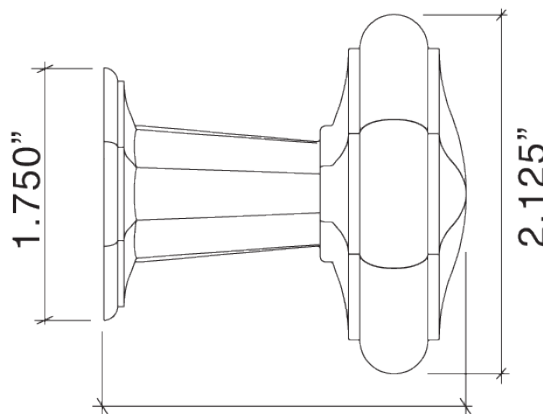

081812 Small Moorestown Knob with Small Rose - Tubular Passage, 2-3/8 Back Set

081815 Small Moorestown Knob with Small Rose - Privacy (Tubular Passage Latch with Mortise Bolt 2-3/8 Back Set)

Dummy Trim

0817/58177 Small Moorestown Knob with Small Rose -Single Dummy

0817/58178 Small Moorestown Knob with Small Rose -Pair of Dummies

Small Moorestown Knob 8808-175
Small Moorestown Rose 8858-175

- Traditional Octagonal Design
- Solid Forged Brass Knob and Rose
- Hand Polished
- Fully Concealed Mounting
- All Von Morris Knobs can be used with any Rose or Escutcheon Plate
- All IML Privacy and Tubular Mortise Bolt Privacy Sets come with ER Trim Standard on the Exterior. Exterior Bit Key Trim can be substituted for no additional charge.

2.125"

1.750"

2.125"

2.400"