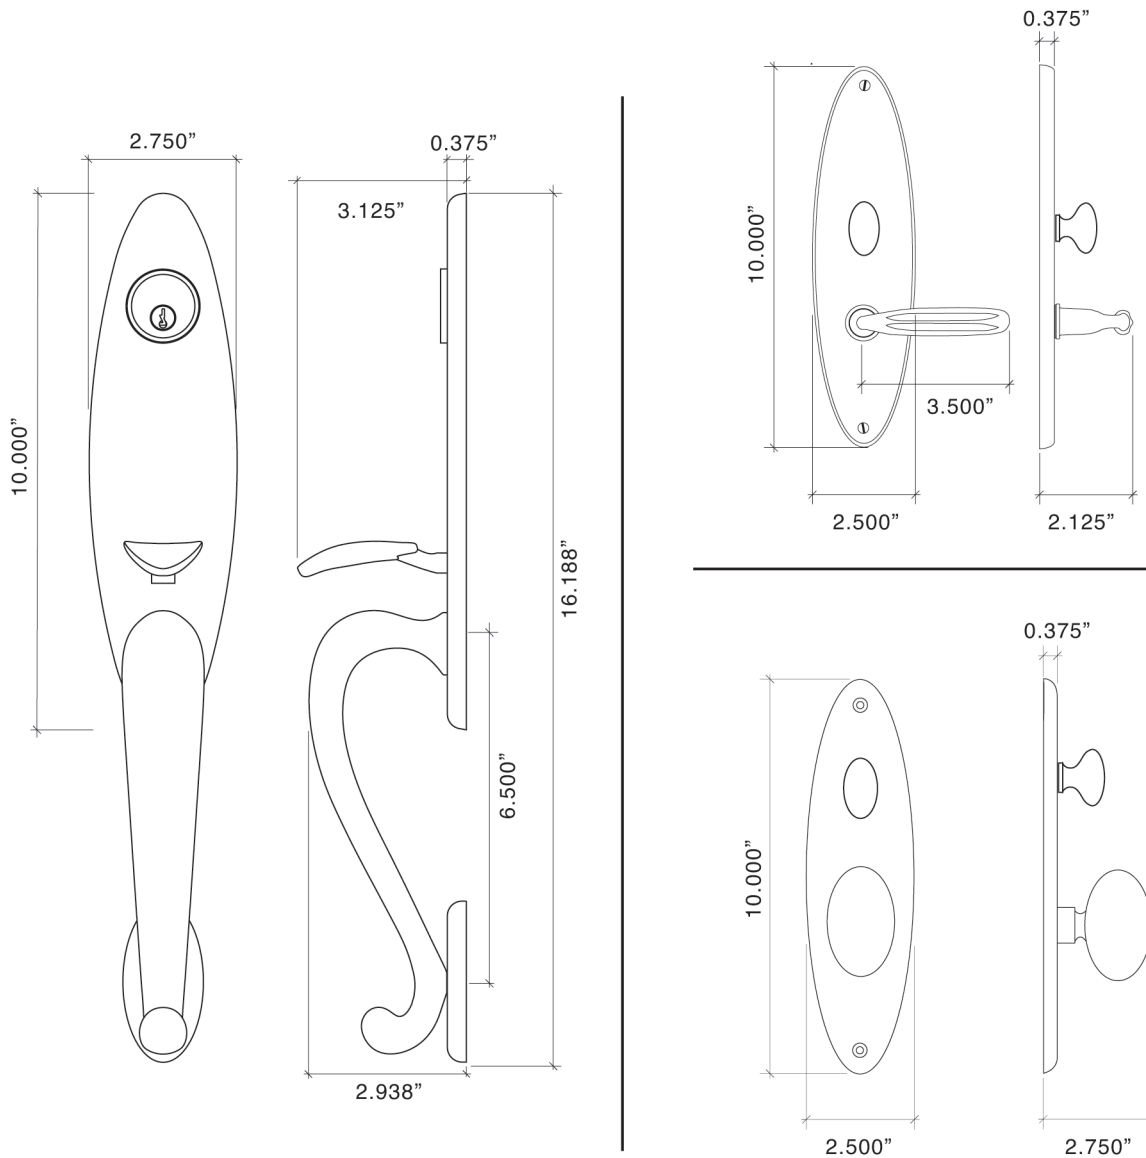

## Oval/Westown Handleset with Knob

\*Handlesets are Made-to-Order

973204 Westown Handle Set Entry w/Knob, 2.5" Back Set Standard, Other Backsets Available, Please Inquire

973208 Westown Handle set Full Dummy Knob

## Oval/Westown Handleset with Lever

\*Handlesets are Made-to-Order

971204 Westown Handle Set Entry w/Turned Lever, 2.5" Back Set Standard, Other Backsets Available, Please Inquire

971208 Westown Handle set Full Dummy w/Turned Lever

Westown Handleset  
Exterior

Interior Lever

Interior Knob

8826  
Curved, Small Rose

- Solid Forged Brass Handleset with Thumb Latch and Oval Plate

- Classic Design

- Interior Trim Options: Knob/Lever Escutcheon Sets, Knob/Lever on Rose, or Full Interior Handset, all in Solid Forged Brass