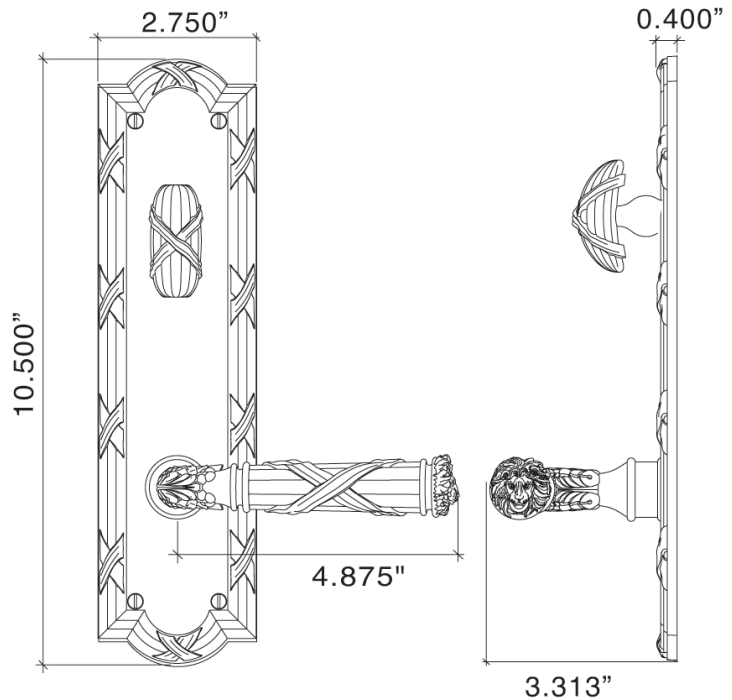

Entry Mortise

- 91432 Lg. Ribbon & Reed Escutcheon Set w/Lg. Ribbon & Reed Lever Entry Mortise Set, 2.5" Back Set Standard, Other Backsets Available, Please Inquire
- 91437 Large Ribbon & Reed Escutcheon Set w/Large Ribbon & Reed Lever -Entry Mortise Dummy

IML Mortise Sets

- 81431 Large Ribbon & Reed Escutcheon Set w/Large Ribbon & Reed Lever - Interior Mortise Passage Latch, 2.5" Backset
- 81432 Large Ribbon & Reed Escutcheon Set w/Large Ribbon & Reed Lever - Interior Mortise Privacy Lock, 2.5" Backset
- 81433 Large Ribbon & Reed Escutcheon Set w/Large Ribbon & Reed Lever - Interior Mortise Bit Key Lock, 2.5" Backset
- 81434 Large Ribbon & Reed Escutcheon Set w/Large Ribbon & Reed Lever - Interior Mortise Single Cylinder Lock, 2.5" Backset
- 81435 Large Ribbon & Reed Escutcheon Set w/Large Ribbon & Reed Lever - Interior Mortise Double Cylinder Lock, 2.5" Backset
- 81436 Large Ribbon & Reed Escutcheon Set w/Large Ribbon & Reed Lever - Interior Mortise Pation Function Lock, 2.5" Backset

Dummy Trim

- 81417 Large Ribbon & Reed Escutcheon Set w/Large Ribbon & Reed Lever - Single Dummy
- 81418 Large Ribbon & Reed Escutcheon Set w/Large Ribbon & Reed Lever - Pair of Dummies

Alternative Large Lever End Cap

- Escutcheon Plates are CNC Milled and completely Hand Chiseled
- Available in Solid and Mixed Finishes
- Knob, Lever and Thumb Turn are all Lost Wax Cast Brass.
- All components are Hand Chiseled for Exceptional Detail not achievable by any other means
- Plates available with all Von Morris Locks as well as Custom Cuts for other Manufacturers' Locks
- Specify door thickness when ordering
- All IML Privacy and Tubular Mortise Bolt Privacy Sets come with ER Trim Standard on the Exterior. Exterior Bit Key Trim can be substituted for no additional charge.