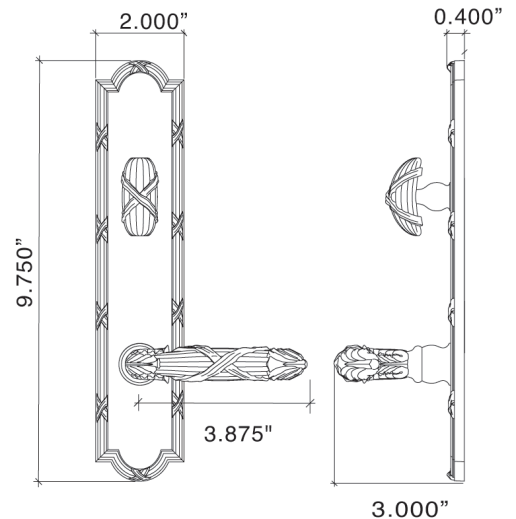

Tubular Latch Sets

814214 Small Ribbon & Reed Escutcheon Set w/Small Lever - Tubular Passage Latch, 2-3/4 Back Set

814218 Small Ribbon & Reed Escutcheon Set w/Small Lever - Tubular Passage Latch, 2-3/8 Back Set

814224 Small Ribbon & Reed Escutcheon Set w/Small Lever - Tubular Privacy Latch, 2-3/4 Back Set

814228 Small Ribbon & Reed Escutcheon Set w/Small Lever - Tubular Privacy Latch, 2-3/8 Back Set

814212 Small Ribbon & Reed Escutcheon Set w/Small Lever - Privacy (Tubular Passage Latch with Mortise Bolt 2-3/8 Back Set)

Dummy Trim

81427 Small Ribbon & Reed Escutcheon Set w/Small Lever - Single Dummy

81428 Small Ribbon & Reed Escutcheon Set w/Small Lever - Pair of Dummies

- Escutcheon Plates are CNC Milled and completely Hand Chiseled
- Available in Solid and Mixed Finishes
- Knob, Lever and Thumb Turn are all Lost Wax Cast Brass.
- All components are Hand Chiseled for Exceptional Detail not achievable by any other means
- Plates available with Cuts for all Von Morris Locks as well as Custom Cuts for other Manufacturers' Locks
- Specify door thickness when ordering
- All IML Privacy and Tubular Mortise Bolt Privacy Sets come with ER Trim Standard on the Exterior. Exterior Bit Key Trim can be substituted for no additional charge.