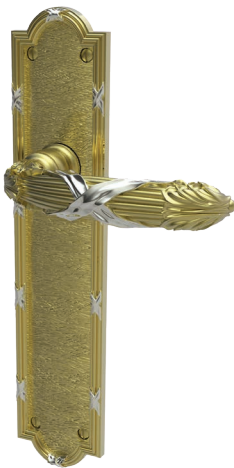

IML Mortise Sets

81421 Small Ribbon & Reed Escutcheon Set w/Small Lever - Interior Mortise Passage Latch, 2.5" Backset

81422 Small Ribbon & Reed Escutcheon Set w/Small Lever - Interior Mortise Privacy Lock, 2.5" Backset

Tubular Latch Sets

814214 Small Ribbon & Reed Escutcheon Set w/Small Lever - Tubular Passage Latch, 2-3/4 Back Set

814218 Small Ribbon & Reed Escutcheon Set w/Small Lever - Tubular Passage Latch, 2-3/8 Back Set

814224 Small Ribbon & Reed Escutcheon Set w/Small Lever - Tubular Privacy Latch, 2-3/4 Back Set

814228 Small Ribbon & Reed Escutcheon Set w/Small Lever - Tubular Privacy Latch, 2-3/8 Back Set

814212 Small Ribbon & Reed Escutcheon Set w/Small Lever - Privacy (Tubular Passage Latch with Mortise Bolt 2-3/8 Back Set)

Dummy Trim

81427 Small Ribbon & Reed Escutcheon Set w/Small Lever - Single Dummy

81428 Small Ribbon & Reed Escutcheon Set w/Small Lever - Pair of Dummies

- Escutcheon Plates are CNC Milled and completely Hand Chiseled
- Available in Solid and Mixed Finishes
- Knob, Lever and Thumb Turn are all Lost Wax Cast Brass.
- All components are Hand Chiseled for Exceptional Detail not achievable by any other means
- Plates available with Cuts for all Von Morris Locks as well as Custom Cuts for other Manufacturers' Locks
- Specify door thickness when ordering
- All IML Privacy and Tubular Mortise Bolt Privacy Sets come with ER Trim Standard on the Exterior. Exterior Bit Key Trim can be substituted for no additional charge.