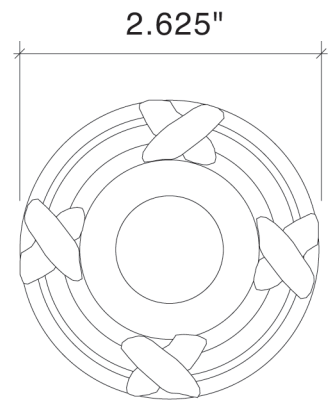

25-8852-175 Small Ribbon & Reed Bell Push

25-8852-262 Large Ribbon & Reed Bell Push

256-7003 Oblong Ribbon & Reed Bell Push

Small
Ribbon & Reed
Bell Push

Oblong
Ribbon & Reed
Bell Push

Large
Ribbon & Reed
Bell Push

- Solid Forged and CNC Milled Brass
- Hand Chiseled and Hand Polished
- Fully Concealed Mounting
- Available in Small, Large or Oblong Rose
- Bright White LED Illuminated Push Button
- Available in Solid and Mixed Finishes