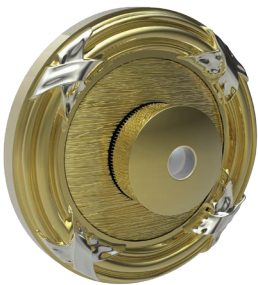

25-8852-175 Small Ribbon & Reed Bell Push

25-8852-262 Large Ribbon & Reed Bell Push

256-7003 Oblong Ribbon & Reed Bell Push

Small
Ribbon & Reed
Bell Push

Oblong
Ribbon & Reed
Bell Push

Large
Ribbon & Reed
Bell Push

- Solid Forged and CNC Milled Brass
- Hand Chiseled and Hand Polished
- Fully Concealed Mounting
- Available in Small, Large or Oblong Rose
- Bright White LED Illuminated Push Button
- Available in Solid and Mixed Finishes