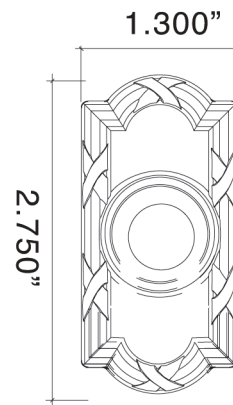

25-8852-175 Small Ribbon & Reed Bell Push

25-8852-262 Large Ribbon & Reed Bell Push

256-7003 Oblong Ribbon & Reed Bell Push

Small
Ribbon & Reed
Bell Push

Oblong
Ribbon & Reed
Bell Push

Large
Ribbon & Reed
Bell Push

- Solid Forged and CNC Milled Brass
- Hand Chiseled and Hand Polished
- Fully Concealed Mounting
- Available in Small, Large or Oblong Rose
- Bright White LED Illuminated Push Button
- Available in Solid and Mixed Finishes