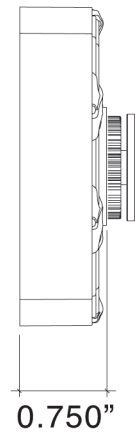

25-8852-175 Small Ribbon & Reed Bell Push

25-8852-262 Large Ribbon & Reed Bell Push

256-7003 Oblong Ribbon & Reed Bell Push

Small
Ribbon & Reed
Bell Push

Oblong
Ribbon & Reed
Bell Push

Large
Ribbon & Reed
Bell Push

- Solid Forged and CNC Milled Brass
- Hand Chiseled and Hand Polished
- Fully Concealed Mounting
- Available in Small, Large or Oblong Rose
- Bright White LED Illuminated Push Button
- Available in Solid and Mixed Finishes