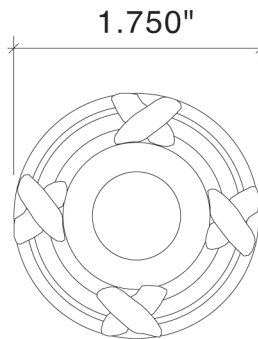

25-8852-175 Small Ribbon & Reed Bell Push

25-8852-262 Large Ribbon & Reed Bell Push

256-7003 Oblong Ribbon & Reed Bell Push

Small
Ribbon & Reed
Bell Push

Oblong
Ribbon & Reed
Bell Push

Large
Ribbon & Reed
Bell Push

- Solid Forged and CNC Milled Brass
- Hand Chiseled and Hand Polished
- Fully Concealed Mounting
- Available in Small, Large or Oblong Rose
- Bright White LED Illuminated Push Button
- Available in Solid and Mixed Finishes