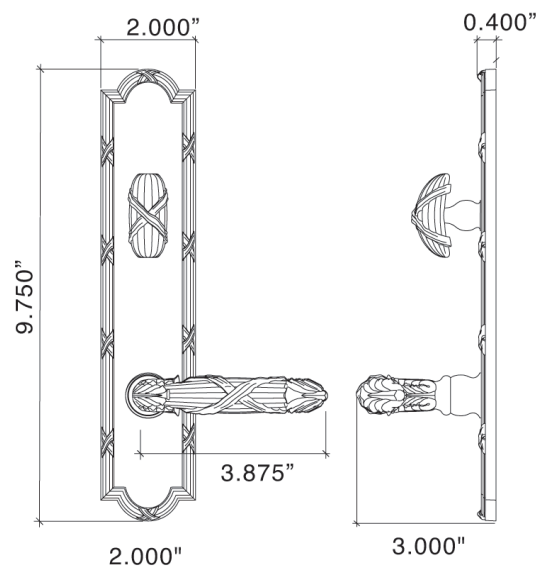

## Ribbon & Reed Handleset, Small Knob on Small Plate

\*Handlesets are Made-to-Order

973404 Ribbon & Reed Handle Set Entry w/Small Knob on Small Escutcheon, 2.5" Back Set Standard, Other Backsets Available, Please Inquire

## Ribbon & Reed Handleset, Small Lever on Small Plate

\*Handlesets are Made-to-Order

971404 Ribbon & Reed Handle Set Entry w/Small Lever on Small Escutcheon, 2.5" Back Set Standard, Other Backsets Available, Please Inquire

971408 Ribbon & Reed Handle set Full Dummy w/Small Lever on Small Escutcheon

Ribbon & Reed Small Knob on Small Plate

Ribbon & Reed Small Lever on Small Plate

## Ribbon & Reed Handlesets with Small Interior Plates

Ribbon & Reed Handleset  
Exterior

Interior Knob

Interior Lever

- 
- Escutcheon Plates are CNC Milled and completely Hand Chiseled
  - Grip Handle, Thumb Button, Knob, Lever and Thumb Turn are all Lost Wax Cast Brass.
  - All components are Hand Chiseled for Exceptional Detail not achievable by any other means
  - Ribbon & Reed Design
  - Available in Solid and Mixed Finishes
  - Interior Trim Options: Knob/Lever Escutcheon Sets or Full Interior Handleset, all in Solid Brass Ribbon & Reed Design
  - All Von Morris Knobs, Levers and Escutcheons are available for Interior Trim