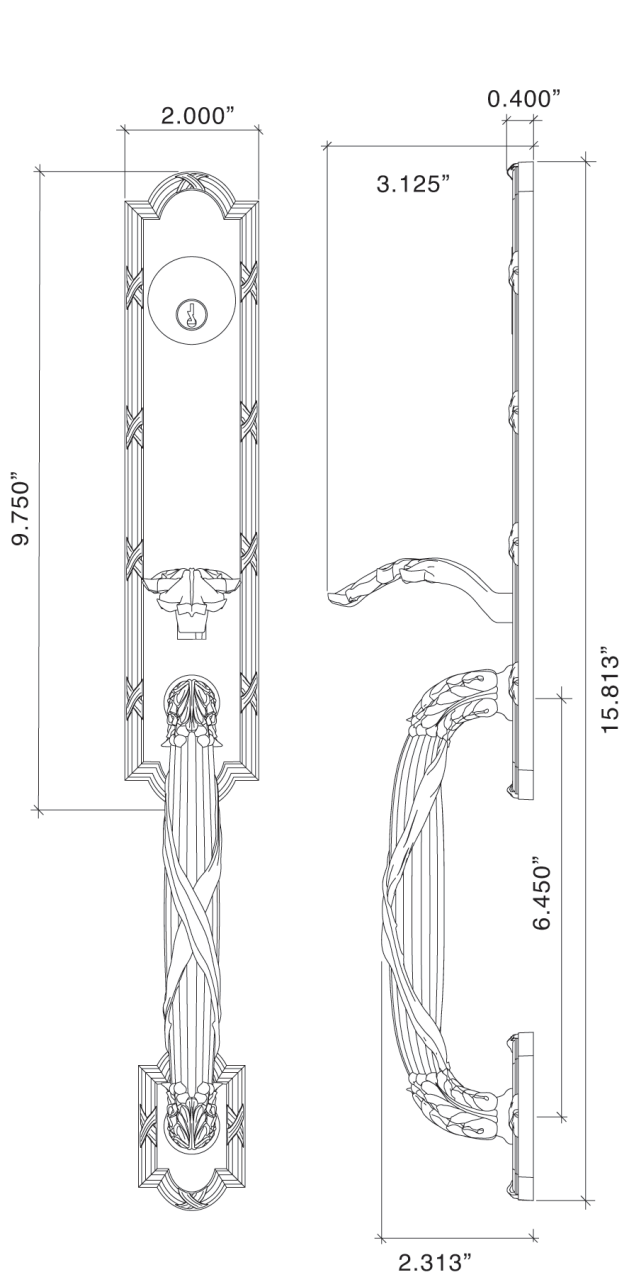

Ribbon & Reed Handleset, Small Knob on Small Plate

*Handlesets are Made-to-Order

973404 Ribbon & Reed Handle Set Entry w/Small Knob on Small Escutcheon, 2.5" Back Set Standard, Other Backsets Available, Please Inquire

973408 Ribbon & Reed Handle set Full Dummy w/Small Knob on Small Escutcheon

Ribbon & Reed Handleset, Small Lever on Small Plate

*Handlesets are Made-to-Order

971404 Ribbon & Reed Handle Set Entry w/Small Lever on Small Escutcheon, 2.5" Back Set Standard, Other Backsets Available, Please Inquire

971408 Ribbon & Reed Handle set Full Dummy w/Small Lever on Small Escutcheon