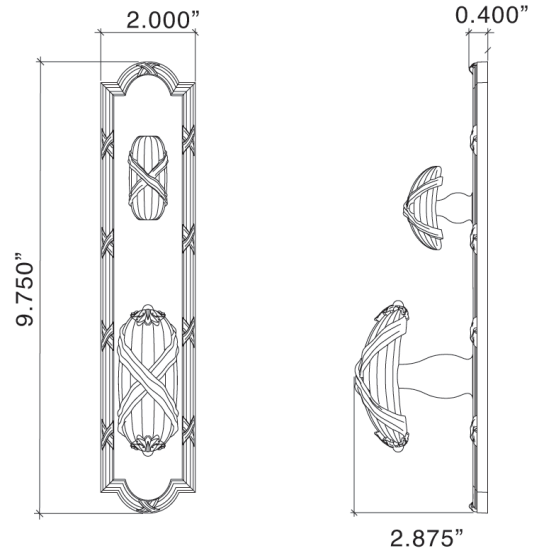

## Ribbon & Reed Handleset, Small Knob on Small Plate

\*Handlesets are Made-to-Order

973404 Ribbon & Reed Handle Set Entry w/Small Knob on Small Escutcheon, 2.5" Back Set Standard, Other Backsets Available, Please Inquire

## Ribbon & Reed Handleset, Small Lever on Small Plate

\*Handlesets are Made-to-Order

971404 Ribbon & Reed Handle Set Entry w/Small Lever on Small Escutcheon, 2.5" Back Set Standard, Other Backsets Available, Please Inquire

971408 Ribbon & Reed Handle set Full Dummy w/Small Lever on Small Escutcheon

Ribbon & Reed Small Knob on Small Plate

Ribbon & Reed Small Lever on Small Plate