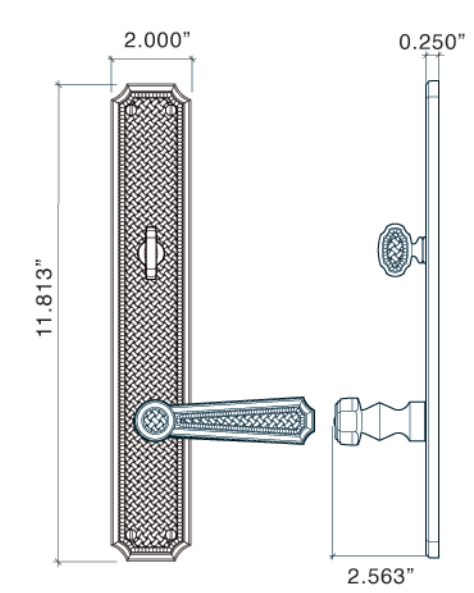

Weave Handleset with Knob

*Handlesets are Made-to-Order

973804 Weave Handle Set Entry w/Knob, 2.5" Back Set Standard, Other Backsets Available, Please Inquire

973808 Weave Handle set Full Dummy with Knob

Weave Handleset with Lever

*Handlesets are Made-to-Order

971804 Weave Handle Set Entry w/Lever, 2.5" Back Set Standard, Other Backsets Available, Please Inquire

971808 Weave Handle set Full Dummy with Lever

Weave Handleset
Exterior

Interior Lever

Interior Knob

- Solid Forged Brass Weave Handleset with Detailed Thumbblatch and Plate
- Classic Weave Design
- Interior Trim Options: Knob/Lever Escutcheon Sets or Full Interior Handleset, all in Solid Forged Brass