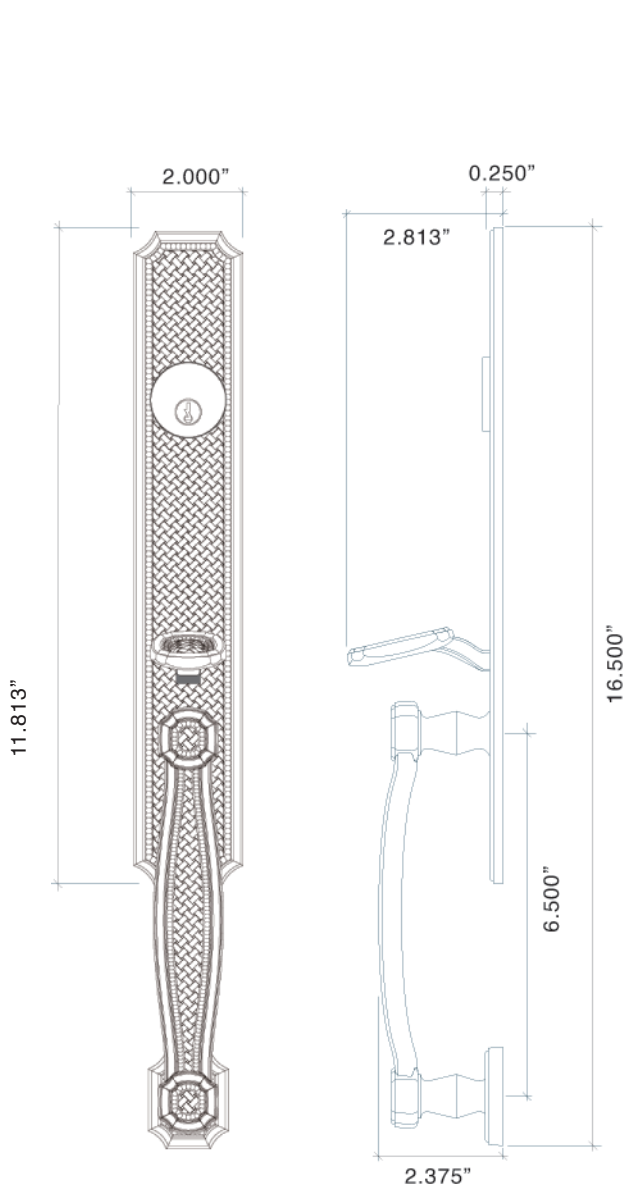

Weave Handleset with Knob

*Handlesets are Made-to-Order

973804 Weave Handle Set Entry w/Knob, 2.5" Back Set Standard, Other Backsets Available, Please Inquire

973808 Weave Handle set Full Dummy with Knob

Weave Handleset with Lever

*Handlesets are Made-to-Order

971804 Weave Handle Set Entry w/Lever, 2.5" Back Set Standard, Other Backsets Available, Please Inquire

971808 Weave Handle set Full Dummy with Lever

Weave Handleset
Exterior

Interior Lever

Interior Knob

- Solid Forged Brass Weave Handleset with Detailed Thumbblatch and Plate
- Classic Weave Design
- Interior Trim Options: Knob/Lever Escutcheon Sets or Full Interior Handleset, all in Solid Forged Brass