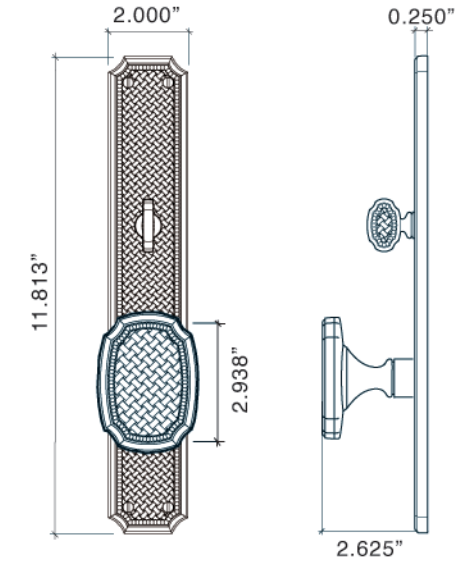

Weave Handleset with Knob

*Handlesets are Made-to-Order

973804 Weave Handle Set Entry w/Knob, 2.5" Back Set Standard, Other Backsets Available, Please Inquire

973808 Weave Handle set Full Dummy with Knob

Weave Handleset with Lever

*Handlesets are Made-to-Order

971804 Weave Handle Set Entry w/Lever, 2.5" Back Set Standard, Other Backsets Available, Please Inquire

971808 Weave Handle set Full Dummy with Lever

Weave Handleset
Exterior

Interior Lever

Interior Knob

- Solid Forged Brass Weave Handleset with Detailed Thumbblatch and Plate
- Classic Weave Design
- Interior Trim Options: Knob/Lever Escutcheon Sets or Full Interior Handleset, all in Solid Forged Brass