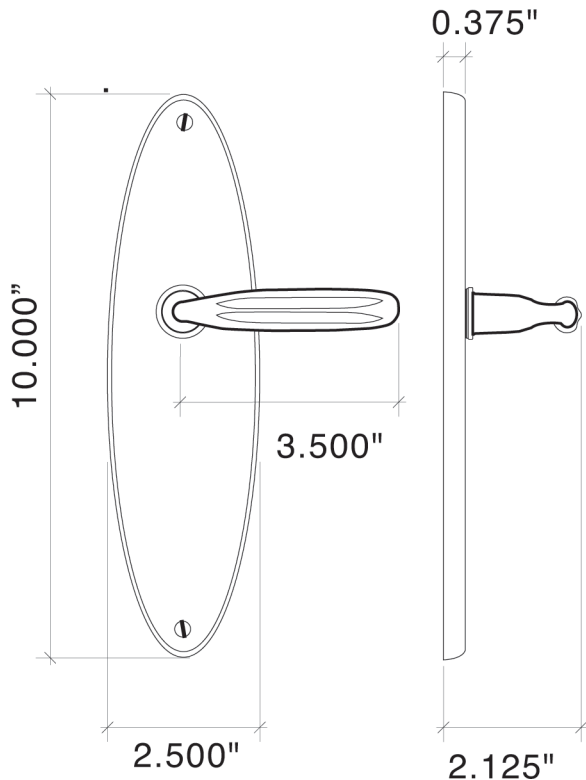

IML Mortise Sets

- 81311 Westown Escutcheon Set w/Traditional Lever - Interior Mortise Passage Latch, 2.5" Backset
- 81312 Westown Escutcheon Set w/Traditional Lever - Interior Mortise Privacy Lock, 2.5" Backset
- 81313 Westown Escutcheon Set w/Traditional Lever - Interior Mortise Bit Key Lock, 2.5" Backset
- 81314 Westown Escutcheon Set w/Traditional Lever - Interior Mortise Single Cylinder Lock, 2.5" Backset
- 81315 Westown Escutcheon Set w/Traditional Lever - Interior Mortise Double Cylinder Lock, 2.5" Backset
- 81316 Westown Escutcheon set w/Traditional Lever - Interior Mortise Patio Function Lock, 2.5" Backset

Tubular Latch Sets

- 813114 Westown Escutcheon Set w/Traditional Lever - Tubular Passage Latch, 2-3/4 Back Set
- 813118 Westown Escutcheon Set w/Traditional Lever - Tubular Passage Latch, 2-3/8 Back Set
- 813124 Westown Escutcheon Set w/Traditional Lever - Tubular Privacy Latch, 2-3/4 Back Set
- 813128 Westown Escutcheon Set w/Traditional Lever - Tubular Privacy Latch, 2-3/8 Back Set
- 813122 Westown Escutcheon Set w/Traditional Lever - Privacy (Tubular Passage Latch with Mortise Bolt 2-3/8 Back Set)

Dummy Trim

- 81317 Westown Escutcheon Set w/Traditional Lever - Single Dummy
- 81318 Westown Escutcheon Set w/Traditional Lever - Pair of Dummies