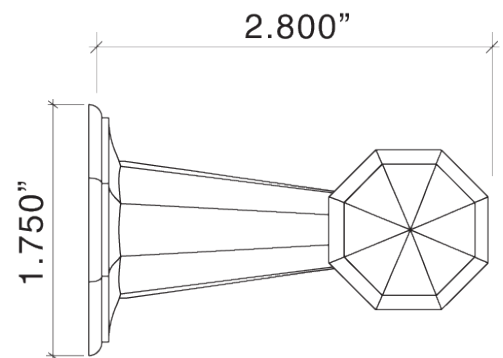

Entry Mortise

98833/58262 Large Moorestown Lever with Small Rose - Entry Mortise Set, 2.5" Back Set Standard, Other Backsets Available, Please Inquire

IML Mortise Sets

8833/58261 Large Moorestown Lever with Small Rose - Interior Mortise Passage Latch, 2.5" Backset

8833/58262 Large Moorestown Lever with Small Rose - Interior Mortise Privacy Lock, 2.5" Backset

8833/58263 Large Moorestown Lever with Small Rose - Interior Mortise Bit Key Lock, 2.5" Backset

8833/58264 Large Moorestown Lever with Small Rose - Interior Mortise Single Cylinder Lock, 2.5" Backset

8833/58265 Large Moorestown Lever with Small Rose - Interior Mortise Double Cylinder Lock, 2.5" Backset

Dummy Trim

8833/58267 Large Moorestown Lever with Small Rose -Single Dummy

8833/58268 Large Moorestown Lever with Small Rose-Pair of Dummies

- Traditional Octagonal Design
- Solid Forged Brass Lever and Rose
- Hand Polished
- Fully Concealed Mounting
- All Von Morris Knobs can be used with any Rose or Escutcheon Plate
- All IML Privacy and Tubular Mortise Bolt Privacy Sets come with ER Trim Standard on the Exterior. Exterior Bit Key Trim can be substituted for no additional charge.