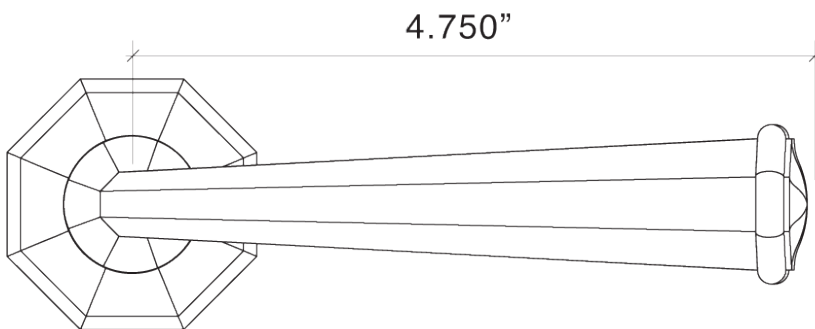

## Entry Mortise

98833/58262 Large Moorestown Lever with Small Rose - Entry Mortise Set, 2.5" Back Set Standard, Other Backsets Available, Please Inquire

### Dummy Trim

8833/58267 Large Moorestown Lever with Small Rose -Single Dummy

8833/58268 Large Moorestown Lever with Small Rose-Pair of Dummies

Large Moorestown Lever 8833  
Small Moorestown Rose 8858-175

- Traditional Octagonal Design
- Solid Forged Brass Lever and Rose
- Hand Polished
- Fully Concealed Mounting
- All Von Morris Knobs can be used with any Rose or Escutcheon Plate
- All IML Privacy and Tubular Mortise Bolt Privacy Sets come with ER Trim Standard on the Exterior. Exterior Bit Key Trim can be substituted for no additional charge.