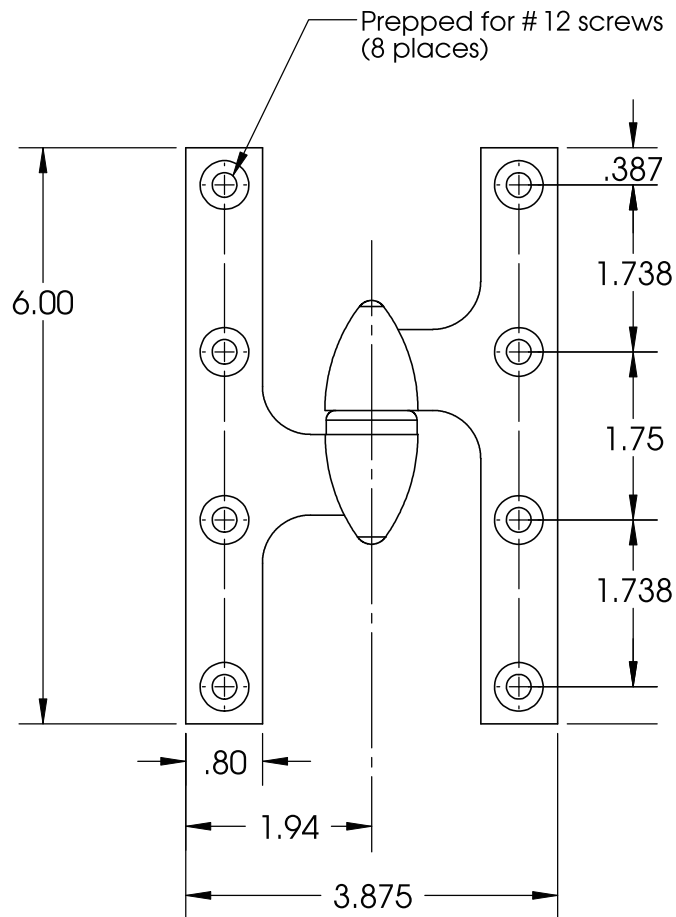

5

4

3

2

1

CSK for #12 Flat Head Tapping Screw, 8 Places

DO NOT SCALE

THE INFORMATION CONTAINED IN THIS DRAWING IS THE SOLE PROPERTY OF ERIC MORRIS & COMPANY, ANY REPRODUCTION IN PART OR AS A WHOLE WITHOUT THE WRITTEN PERMISSION OF ERIC MORRIS & COMPANY IS STRICTLY PROHIBITED.

TITLE: **19-6038 Olive Knuckle Hinge**

DO NOT SCALE DRAWING

SCALE: 1:1

SHEET 1 OF 1

Phone: +1-856-997-0222
 Fax: +1-856-294-5116
 Email: info@ericmorrisandco.com
 Web: <http://www.ericmorrisandco.com>
 Address: ERIC MORRIS & COMPANY
 7249-A Browning Road
 Pennsauken, NJ 08109

LEFT HAND (RIGHT HAND REVERSE BEVEL) SHOWN, RIGHT HAND OPPOSITE

THE INFORMATION CONTAINED IN THIS DRAWING IS THE SOLE PROPERTY OF ERIC MORRIS & COMPANY. ANY REPRODUCTION IN PART OR AS A WHOLE WITHOUT THE WRITTEN PERMISSION OF ERIC MORRIS & COMPANY IS STRICTLY PROHIBITED.