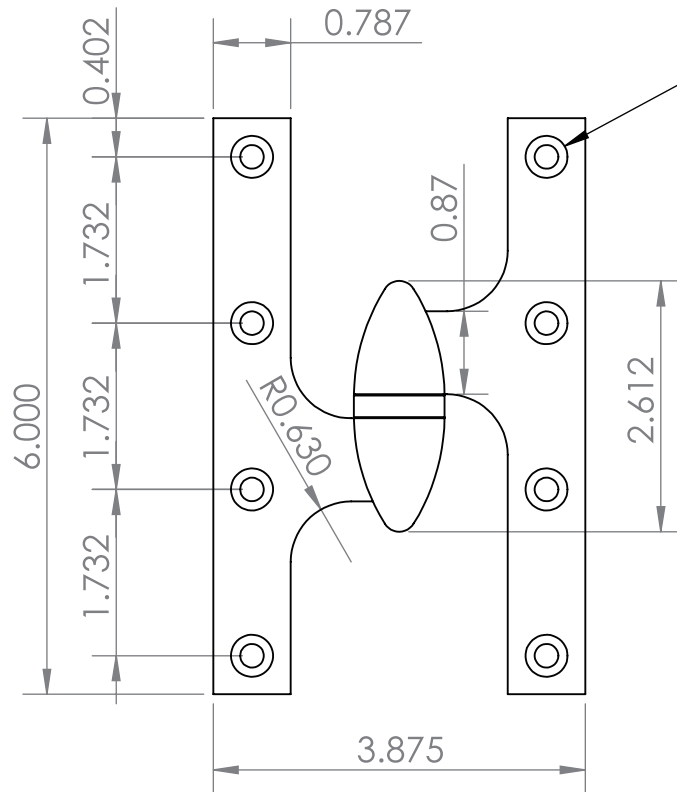

CSK for #12 Flat Head Tapping Screw, 8 Places