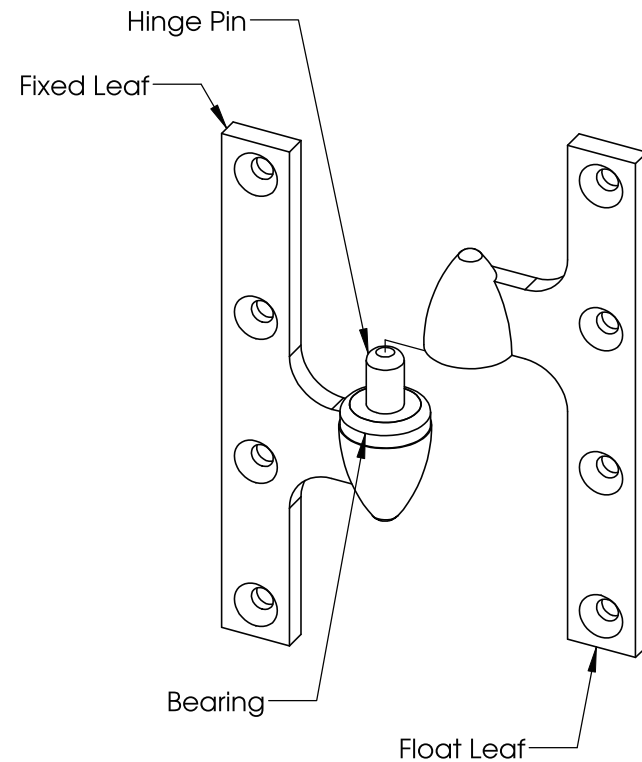

5

4

3

2

1

CSK for #12 Flat Head Tapping Screw, 8 Places

DO NOT SCALE

THE INFORMATION CONTAINED IN THIS DRAWING IS THE SOLE PROPERTY OF ERIC MORRIS & COMPANY, ANY REPRODUCTION IN PART OR AS A WHOLE WITHOUT THE WRITTEN PERMISSION OF ERIC MORRIS & COMPANY IS STRICTLY PROHIBITED.

TITLE: **19-6038 Olive Knuckle Hinge**

DO NOT SCALE DRAWING

SCALE: 1:1

SHEET 1 OF 1

Phone: +1-856-997-0222
 Fax: +1-856-294-5116
 Email: info@ericmorrisandco.com
 Web: <http://www.ericmorrisandco.com>
 Address: ERIC MORRIS & COMPANY
 7249-A Browning Road
 Pennsauken, NJ 08109

LEFT HAND (RIGHT HAND REVERSE BEVEL) SHOWN, RIGHT HAND OPPOSITE

THE INFORMATION CONTAINED IN THIS DRAWING IS THE SOLE PROPERTY OF ERIC MORRIS & COMPANY. ANY REPRODUCTION IN PART OR AS A WHOLE WITHOUT THE WRITTEN PERMISSION OF ERIC MORRIS & COMPANY IS STRICTLY PROHIBITED.