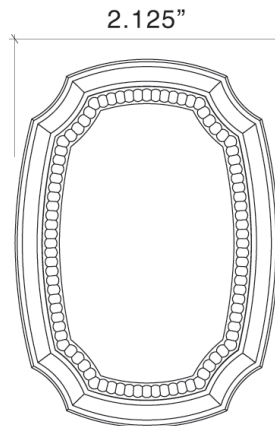

Entry Mortise

90729/57172 Weave Knob with Small Rose - Entry Mortise Set, 2.5" Back Set Standard, Other Backsets Available, Please Inquire

IML Mortise Sets

0729/57171 Weave Knob with Small Rose - Interior Mortise Passage Latch, 2.5" Backset

0729/57175 Weave Knob with Small Rose - Interior Mortise Double Cylinder Lock, 2.5" Backset

Tubular Latch Sets

072711 Weave Knob with Small Rose - Tubular Passage Latch, 2-3/4 Back Set

072712 Weave Knob with Small Rose - Tubular Passage Latch, 2-3/8 Back Set

072715 Weave Knob with Small Rose - Privacy (Tubular Passage Latch with Mortise Bolt 2-3/8 Back Set)

Dummy Trim

0729/57177 Weave Knob with Small Rose - Single Dummy

0729/57178 Weave Knob with Small Rose - Pair of Dummies

Weave Knob 8807-290
Small Weave Rose 8857-175

- Intricate Weave Detail and Beading
- Solid Forged Brass Knob and Rose
- Hand Polished
- Fully Concealed Mounting
- All Von Morris Knobs can be used with any Rose or Escutcheon Plate
- All IML Privacy and Tubular Mortise Bolt Privacy Sets come with ER Trim Standard on the Exterior.
Exterior Bit Key Trim can be substituted for no additional charge.