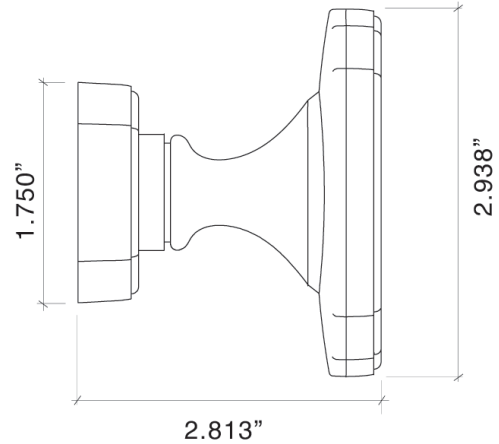

Entry Mortise

90729/57172 Weave Knob with Small Rose - Entry Mortise Set, 2.5" Back Set Standard, Other Backsets Available, Please Inquire

IML Mortise Sets

0729/57171 Weave Knob with Small Rose - Interior Mortise Passage Latch, 2.5" Backset

0729/57175 Weave Knob with Small Rose - Interior Mortise Double Cylinder Lock, 2.5" Backset

Tubular Latch Sets

072711 Weave Knob with Small Rose - Tubular Passage Latch, 2-3/4 Back Set

072712 Weave Knob with Small Rose - Tubular Passage Latch, 2-3/8 Back Set

072715 Weave Knob with Small Rose - Privacy (Tubular Passage Latch with Mortise Bolt 2-3/8 Back Set)

Dummy Trim

0729/57177 Weave Knob with Small Rose - Single Dummy

0729/57178 Weave Knob with Small Rose - Pair of Dummies

Weave Knob 8807-290
Small Weave Rose 8857-175

- Intricate Weave Detail and Beading
- Solid Forged Brass Knob and Rose
- Hand Polished
- Fully Concealed Mounting
- All Von Morris Knobs can be used with any Rose or Escutcheon Plate
- All IML Privacy and Tubular Mortise Bolt Privacy Sets come with ER Trim Standard on the Exterior.
Exterior Bit Key Trim can be substituted for no additional charge.