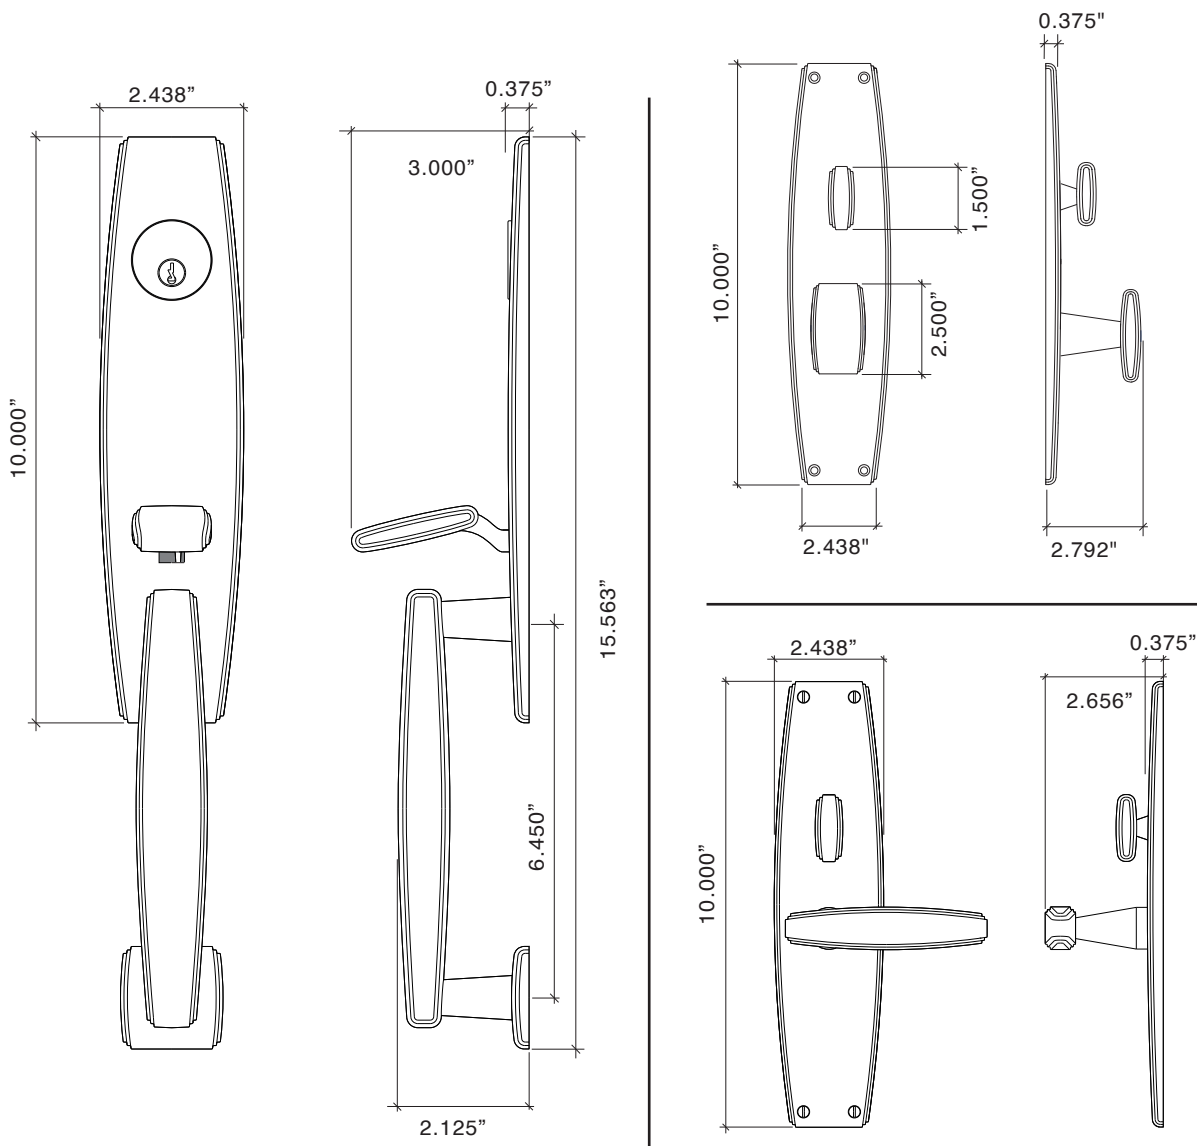

Art Deco Handleset with Knob

*Handlesets are Made-to-Order

- 973504 Art Deco Handleset Entry w/Knob, 2.5" Back Set Standard, Other Backsets Available, Please Inquire
 973508 Art Deco Handleset Full Dummy with Knob

Art Deco Handleset with Lever

*Handlesets are Made-to-Order

- 971504 Art Deco Handleset Entry w/Lever, 2.5" Back Set Standard, Other Backsets Available, Please Inquire
 971508 Art Deco Handleset Full Dummy with Lever

Art Deco Handleset
Exterior

Interior Lever

Interior Knob

-
- Solid Forged Brass Art Deco Handleset with Detailed Thumb Latch and Plate
 - Art Deco design
 - Interior trim options: Knob/Lever on Escutcheon or Full Interior Handleset, all in Solid Forged Brass
 - Prices are based upon a standard 1.75 inch door thickness and 2.5 inch backset lock. Other backsets and accommodations for alternate door thicknesses are available at extra cost. Please check with customer service.