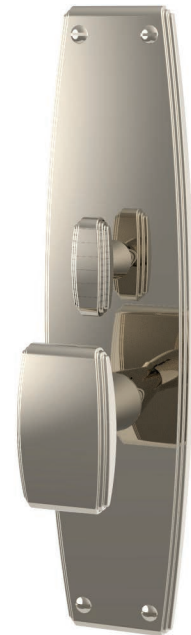

Art Deco Handleset with Knob

*Handlesets are Made-to-Order

- 973504 Art Deco Handleset Entry w/Knob, 2.5" Back Set Standard, Other Backsets Available, Please Inquire
 973508 Art Deco Handleset Full Dummy with Knob

Art Deco Handleset with Lever

*Handlesets are Made-to-Order

- 971504 Art Deco Handleset Entry w/Lever, 2.5" Back Set Standard, Other Backsets Available, Please Inquire
 971508 Art Deco Handleset Full Dummy with Lever

Art Deco Handleset
Exterior

Interior Lever

Interior Knob

-
- Solid Forged Brass Art Deco Handleset with Detailed Thumb Latch and Plate
 - Art Deco design
 - Interior trim options: Knob/Lever on Escutcheon or Full Interior Handleset, all in Solid Forged Brass
 - Prices are based upon a standard 1.75 inch door thickness and 2.5 inch backset lock. Other backsets and accommodations for alternate door thicknesses are available at extra cost. Please check with customer service.