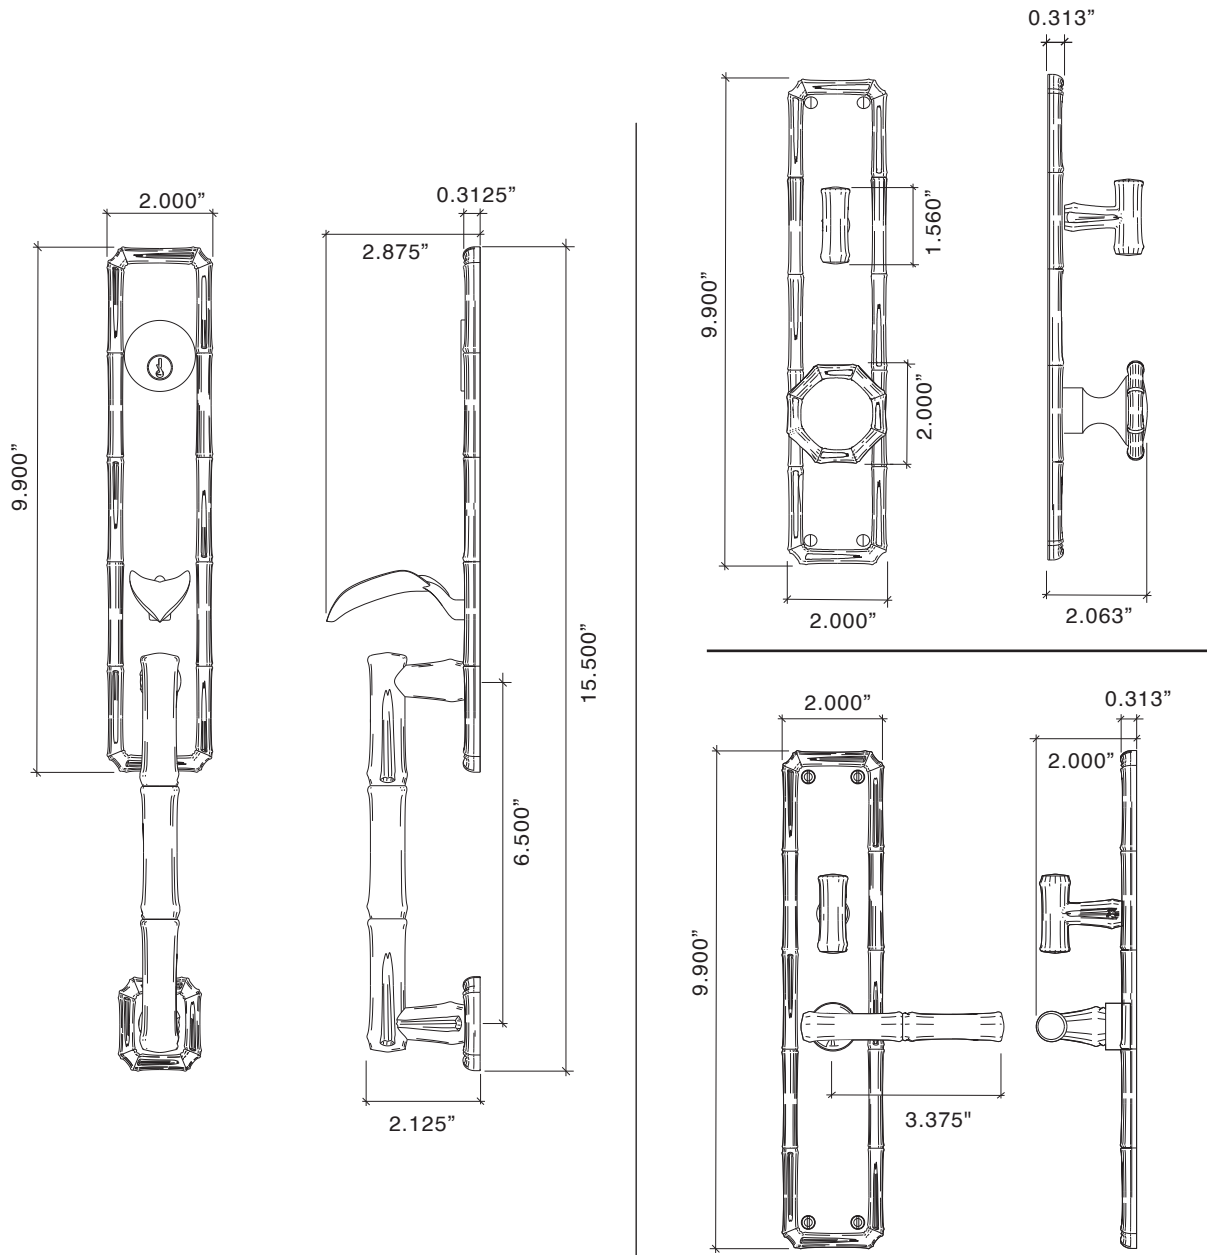

Bamboo Handleset with Knob

*Handlesets are Made-to-Order

973604 Bamboo Handle Set Entry w/Knob, 2.5" Back Set Standard, Other Backsets Available, Please Inquire

973608 Bamboo Handle set Full Dummy Knob

Bamboo Handleset with Lever

*Handlesets are Made-to-Order

971604 Bamboo Handle Set Entry w/Lever, 2.5" Back Set Standard, Other Backsets Available, Please Inquire

971608 Bamboo Handle set Full Dummy Lever

Bamboo Handleset
Exterior

Interior Lever

Interior Knob

- Solid Forged Brass Bamboo Handleset with Detailed Thumbblatch and Plate
- Highly Detailed Bamboo Design
- Interior Trim Options: Knob/Lever Escutcheon, or Full Interior Handleset, all in Solid Forged Brass
- All Von Morris Knobs, Levers and Escutcheons are available for Interior Trim
- Trim is supplied standard for 1.75 inch door thickness and 2.5 inch backset lock. Other backsets and accommodations for alternate door thicknesses are available at extra cost. Please check with customer service.