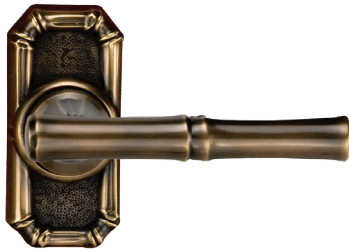

700530 Bamboo Tilt Turn Cover with Bamboo Lever

700530

- Highly Detailed Bamboo Design with Band around edge and Intricate Detail in Field
- Solid Forged Brass Lever and Cover
- Hand Polished
- Fully Concealed Mounting
- All Von Morris Levers are interchangeable
- Includes Indexing Box
- Fits all Tilt-Turn Windows