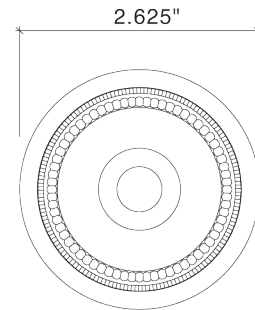

25-8856-175 Small Beaded Bell Push

25-8856-262 Large Beaded Bell Push

256-7006 Oblong Beaded Bell Push

Small Beaded Bell Push

- Highly Detailed Beaded Design
- Solid Forged Brass
- Hand Polished
- Fully Concealed Mounting
- Available in Small, Large or Oblong Rose
- Bright White LED Illuminated Push Button

Oblong Beaded Bell Push

Large Beaded Bell Push