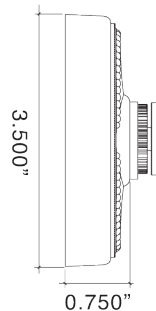

Large Beaded Bell Push