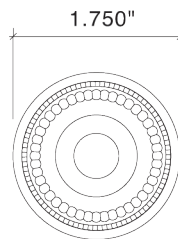

25-8856-175 Small Beaded Bell Push

25-8856-262 Large Beaded Bell Push

256-7006 Oblong Beaded Bell Push

Small Beaded Bell Push

- Highly Detailed Beaded Design
- Solid Forged Brass
- Hand Polished
- Fully Concealed Mounting
- Available in Small, Large or Oblong Rose
- Bright White LED Illuminated Push Button

Oblong Beaded Bell Push

Large Beaded Bell Push