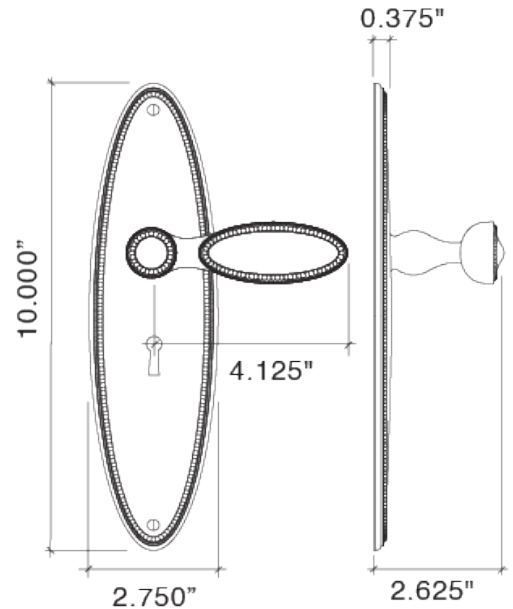

Beaded Escutcheon Sets with Beaded Lever

Entry Mortise

981712 Beaded Escutcheon Set w/Lever -Entry Mortise Set, 2.5" Back Set Standard, Other Backsets Available, Please Inquire

981718 Beaded Escutcheon Set w/Lever -Entry Mortise Dummy

IML Mortise Sets

81711 Beaded Escutcheon Set w/Lever - Interior Mortise Passage Latch, 2.5" Backset

81712 Beaded Escutcheon Set w/Lever - Interior Mortise Privacy Lock, 2.5" Backset

81713 Beaded Escutcheon Set w/Lever - Interior Mortise Bit Key Lock, 2.5" Backset

81714 Beaded Escutcheon Set w/Lever - Interior Mortise Single Cylinder Lock, 2.5" Backset

81715 Beaded Escutcheon Set w/Lever - Interior Mortise Double Cylinder Lock, 2.5" Backset

81716 Beaded Escutcheon set w/Lever - Interior Mortise Patio Function Lock, 2.5" Backset

Tubular Latch Sets

817114 Beaded Escutcheon Set w/Lever - Tubular Passage Latch, 2-3/4 Back Set

817118 Beaded Escutcheon Set w/Lever - Tubular Passage Latch, 2-3/8 Back Set

817124 Beaded Escutcheon Set w/Lever - Tubular Privacy Latch, 2-3/4 Back Set

817128 Beaded Escutcheon Set w/Lever - Tubular Privacy Latch, 2-3/8 Back Set

817122 Beaded Escutcheon Set w/Lever - Privacy (Tubular Passage Latch with Mortise Bolt 2-3/8 Back Set)

Dummy Trim

81717 Beaded Escutcheon Set w/Lever - Single Dummy

81718 Beaded Escutcheon Set w/Lever - Pair of Dummies

**Beaded Trim with
Beaded Lever 8831**

- Highly Detailed Beaded Design
- Forged Brass Escutcheon Inside and Outside
- Solid Forged Brass Knob/Lever
- Hand Polished
- Plates available with Cuts for all Von Morris Locks as well as Custom Cuts for other Manufacturers' Locks
- Specify door thickness when ordering
- All IML Privacy and Tubular Mortise Bolt Privacy Sets come with ER Trim Standard on the Exterior. Exterior Bit Key Trim can be substituted for no additional charge.