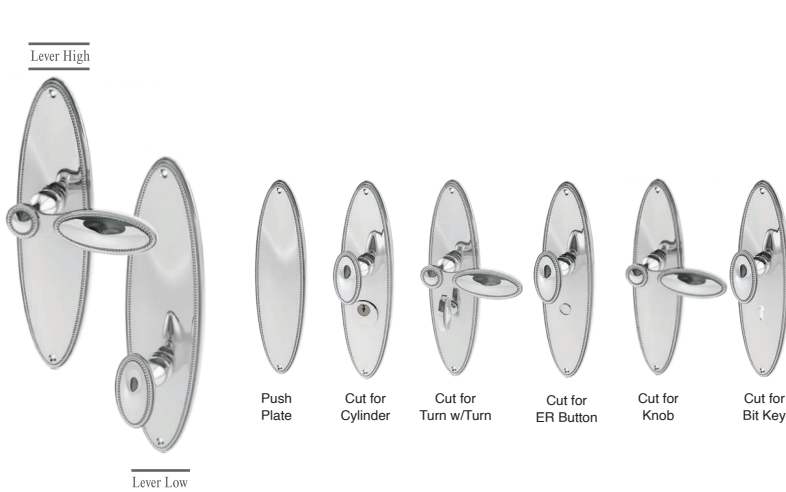

81714 Beaded Escutcheon Set w/Lever - Interior Mortise Single Cylinder Lock, 2.5" Backset

81715 Beaded Escutcheon Set w/Lever - Interior Mortise Double Cylinder Lock, 2.5" Backset

81716 Beaded Escutcheon set w/Lever - Interior Mortise Patio Function Lock, 2.5" Backset

### Tubular Latch Sets

817114 Beaded Escutcheon Set w/Lever - Tubular Passage Latch, 2-3/4 Back Set

817118 Beaded Escutcheon Set w/Lever - Tubular Passage Latch, 2-3/8 Back Set

817124 Beaded Escutcheon Set w/Lever - Tubular Privacy Latch, 2-3/4 Back Set

817128 Beaded Escutcheon Set w/Lever - Tubular Privacy Latch, 2-3/8 Back Set

817122 Beaded Escutcheon Set w/Lever - Privacy (Tubular Passage Latch with Mortise Bolt 2-3/8 Back Set)

### Dummy Trim

81717 Beaded Escutcheon Set w/Lever - Single Dummy

81718 Beaded Escutcheon Set w/Lever - Pair of Dummies

**Beaded Trim with  
Beaded Lever 8831**

- Highly Detailed Beaded Design
- Forged Brass Escutcheon Inside and Outside
- Solid Forged Brass Knob/Lever
- Hand Polished
- Plates available with Cuts for all Von Morris Locks as well as Custom Cuts for other Manufacturers' Locks
- Specify door thickness when ordering
- All IML Privacy and Tubular Mortise Bolt Privacy Sets come with ER Trim Standard on the Exterior. Exterior Bit Key Trim can be substituted for no additional charge.