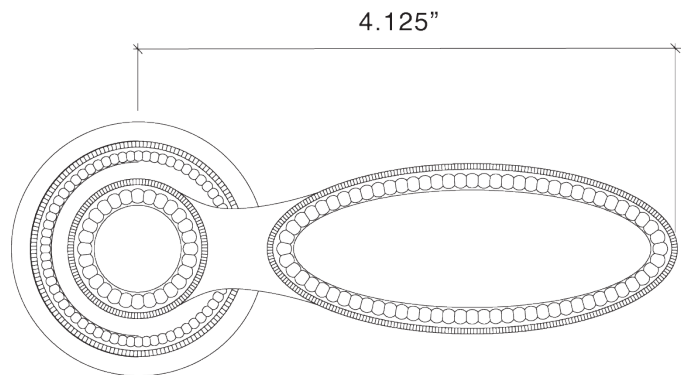

Entry Mortise

98831/56262 Beaded Lever with Large Rose - Entry Mortise Set, 2.5" Back Set Standard, Other Backsets Available, Please Inquire

IML Mortise Sets

8831/56261 Beaded Lever with Large Rose - Interior Mortise Passage Latch, 2.5" Backset

8831/56265 Beaded Lever with Large Rose - Interior Mortise Double Cylinder Lock, 2.5" Backset

Tubular Latch Sets

310621 Beaded Lever with Large Rose - Tubular Passage Latch, 2-3/4 Back Set

310622 Beaded Lever with Large Rose - Tubular Passage Latch, 2-3/8 Back Set

310623 Beaded Lever with Large Rose - Tubular Privacy Latch, 2-3/4 Back Set

310624 Beaded Lever with Large Rose - Tubular Privacy Latch, 2-3/8 Back Set

310625 Beaded Lever with Large Rose - Privacy (Tubular Passage Latch with Mortise Bolt 2-3/8 Back Set)

Dummy Trim

8831/56267 Beaded Lever with Large Rose - Single Dummy

8831/56268 Beaded Lever with Large Rose - Pair of Dummies

Beaded Lever 8831
Large Beaded Rose 8856-262

- Highly Detailed Beaded Design
- Solid Forged Brass Lever and Rose
- Hand Polished
- Fully Concealed Mounting
- All Von Morris Levers can be used with any Rose or Escutcheon Plate
- All IML Privacy and Tubular Mortise Bolt Privacy Sets come with ER Trim Standard on the Exterior. Exterior Bit Key Trim can be substituted for no additional charge