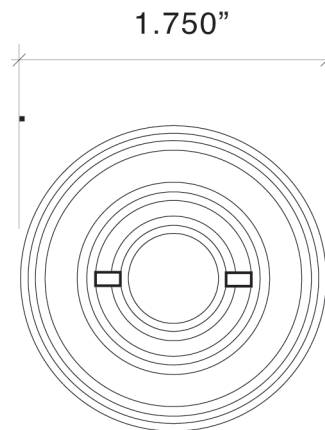

---

25-8851-175	Small Traditional Bell Push
25-8851-262	Large Traditional Bell Push

---

- Solid Forged Brass. Available in Large and Small rose
- Colonial and Traditional Design Trim
- Fully Concealed Mounting
- Super Bright White LED Illuminated Push Button

Small Colonial Bell Push

Large Colonial Bell Push