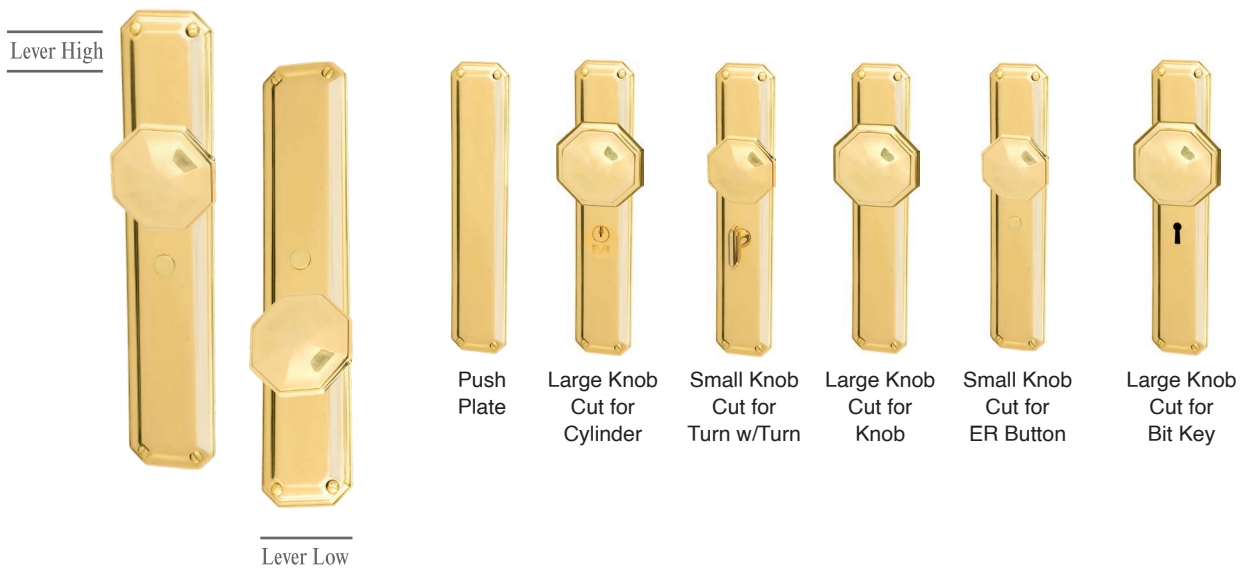

Entry Mortise

91902	Moorestown Escutcheon Set w/Large Knob -Entry Mortise Set, 2.5" Back Set Standard, Other Backsets Available, Please Inquire
91908	Moorestown Escutcheon Set w/Large Knob -Entry Mortise Dummy
81901	Moorestown Escutcheon Large Knob Set - Interior Mortise Passage Latch, 2.5" Backset
81902	Moorestown Escutcheon Large Knob Set - Interior Mortise Privacy Lock, 2.5" Backset
81903	Moorestown Escutcheon Large Knob Set - Interior Mortise Bit Key Lock, 2.5" Backset
81904	Moorestown Escutcheon Large Knob Set - Interior Mortise Single Cylinder Lock, 2.5" Backset
81905	Moorestown Escutcheon Large Knob Set - Interior Mortise Double Cylinder Lock, 2.5" Backset
81906	Moorestown Escutcheon Large Knob Set - Interior Mortise Patio Function Lock, 2.5" Backset
8190148	Moorestown Escutcheon Large Knob Set - Tubular Passage Latch, 2-3/4 Back Set
19018	Moorestown Escutcheon Large Knob Set - Tubular Passage Latch, 2-3/8 Back Set
819024	Moorestown Escutcheon Large Knob Set - Tubular Privacy Latch, 2-3/4 Back Set
819028	Moorestown Escutcheon Large Knob Set - Tubular Privacy Latch, 2-3/8 Back Set
819012	Moorestown Escutcheon Large Knob Set - Privacy (Tubular Passage Latch with Mortise Bolt 2-3/8 Back Set)
81907	Moorestown Escutcheon Set w/Large Knob - Single Dummy
81908	Moorestown Escutcheon Set w/Large Knob - Pair of Dummies

- Traditional Octagonal Design
- Forged Brass Escutcheon Inside and Outside
- Solid Forged Brass Knob/Knob
- Hand Polished
- Plates available with Cuts for all Von Morris Locks as well as Custom Cuts for other Manufacturers' Locks
- Specify door thickness when ordering
- All IML Privacy and Tubular Mortise Bolt Privacy Sets come with ER Trim Standard on the Exterior. Exterior Bit Key Trim can be substituted for no additional charge.