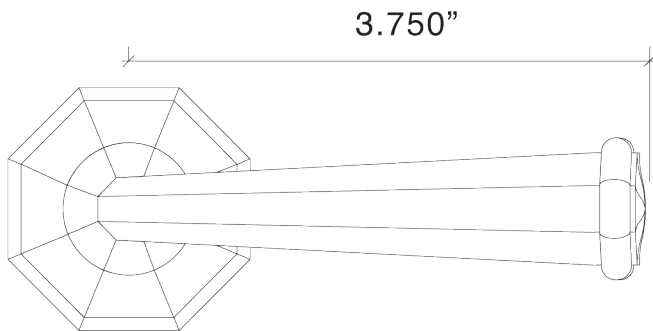

Entry Mortise

98834/58172 Small Moorestown Lever with Small Rose - Entry Mortise Set, 2.5" Back Set Standard, Other Backsets Available, Please Inquire

IML Mortise Sets

- 8834/58171 Small Moorestown Lever with Small Rose - Interior Mortise Passage Latch, 2.5" Backset
- 8834/58172 Small Moorestown Lever with Small Rose - Interior Mortise Privacy Lock, 2.5" Backset
- 8834/58173 Small Moorestown Lever with Small Rose - Interior Mortise Bit Key Lock, 2.5" Backset
- 8834/58174 Small Moorestown Lever with Small Rose - Interior Mortise Single Cylinder Lock, 2.5" Backset
- 8834/58175 Small Moorestown Lever with Small Rose - Interior Mortise Double Cylinder Lock, 2.5" Backset

Tubular Latch Sets

- 340811 Small Moorestown Lever with Small Rose - Tubular Passage Latch, 2-3/4 Back Set
- 340812 Small Moorestown Lever with Small Rose - Tubular Passage Latch, 2-3/8 Back Set
- 340815 Small Moorestown Lever with Small Rose - Privacy (Tubular Passage Latch with Mortise Bolt 2-3/8 Back Set)

Dummy Trim

- 8834/58177 Small Moorestown Lever with Small Rose -Single Dummy
- 8834/58178 Small Moorestown Lever with Small Rose-Pair of Dummies

- Traditional Octagonal Design
- Solid Forged Brass Lever and Rose
- Hand Polished
- Fully Concealed Mounting
- All Von Morris Knobs can be used with any Rose or Escutcheon Plate
- All IML Privacy and Tubular Mortise Bolt Privacy Sets come with ER Trim Standard on the Exterior. Exterior Bit Key Trim can be substituted for no additional charge.