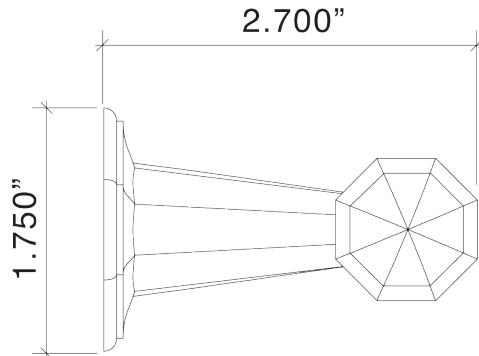

Entry Mortise

98834/58172 Small Moorestown Lever with Small Rose - Entry Mortise Set, 2.5" Back Set Standard, Other Backsets Available, Please Inquire

IML Mortise Sets

- 8834/58171 Small Moorestown Lever with Small Rose - Interior Mortise Passage Latch, 2.5" Backset
- 8834/58172 Small Moorestown Lever with Small Rose - Interior Mortise Privacy Lock, 2.5" Backset
- 8834/58173 Small Moorestown Lever with Small Rose - Interior Mortise Bit Key Lock, 2.5" Backset
- 8834/58174 Small Moorestown Lever with Small Rose - Interior Mortise Single Cylinder Lock, 2.5" Backset
- 8834/58175 Small Moorestown Lever with Small Rose - Interior Mortise Double Cylinder Lock, 2.5" Backset

Tubular Latch Sets

- 340811 Small Moorestown Lever with Small Rose - Tubular Passage Latch, 2-3/4 Back Set
- 340812 Small Moorestown Lever with Small Rose - Tubular Passage Latch, 2-3/8 Back Set
- 340815 Small Moorestown Lever with Small Rose - Privacy (Tubular Passage Latch with Mortise Bolt 2-3/8 Back Set)

Dummy Trim

- 8834/58177 Small Moorestown Lever with Small Rose -Single Dummy
- 8834/58178 Small Moorestown Lever with Small Rose-Pair of Dummies

- Traditional Octagonal Design
- Solid Forged Brass Lever and Rose
- Hand Polished
- Fully Concealed Mounting
- All Von Morris Knobs can be used with any Rose or Escutcheon Plate
- All IML Privacy and Tubular Mortise Bolt Privacy Sets come with ER Trim Standard on the Exterior. Exterior Bit Key Trim can be substituted for no additional charge.