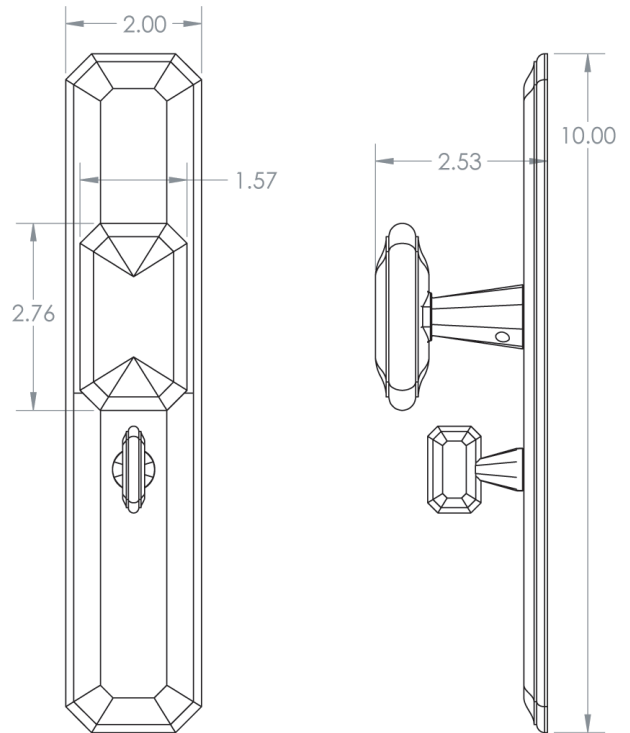

CS03194 Moorestown Escutcheon Oval Knob Set - TL Privacy, 2-3/4 BS

CS03195 Moorestown Escutcheon Oval Knob Set - TL Privacy, 2-3/8 BS

CS03196 Moorestown Escutcheon Oval Knob Set - Privacy

(Passage TL with Mortise Bolt 2-3/8 BS)

Dummy Trim

CS03197 Moorestown Escutcheon Oval Knob Set - Single Dummy

CS03198 Moorestown Escutcheon Oval Knob Set- Pair of Dummies

- Traditional Octagonal Design
- Forged Brass Escutcheon Inside and Outside
- Solid Forged Brass Knob/Lever
- Hand Polished
- Plates available with Cuts for all Von Morris Locks as well as Custom Cuts for other Manufacturers' Locks
- Specify door thickness when ordering
- All IML Privacy and Tubular Mortise Bolt Privacy Sets come with ER Trim Standard on the Exterior. Exterior Bit Key Trim can be substituted for no additional charge.