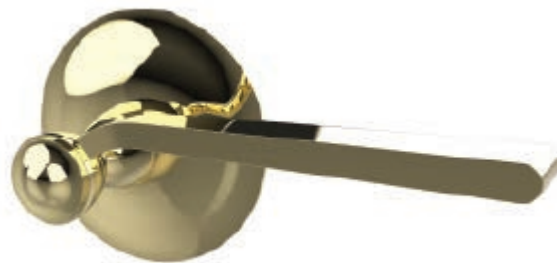

French Deco Lever with Large French Deco Rose

Entry Mortise

CS03107 French Deco Lever with Large Rose - Entry Mortise

IML Mortise Sets

CS03108 French Deco Lever with Large Rose - IML Passage

CS03109 French Deco Lever with Large Rose - IML Privacy

CS03110 French Deco Lever with Large Rose - IML Bit Key

CS03111 French Deco Lever with Large Rose - IML Single

CS03112 French Deco Lever with Large Rose - IML Double

Tubular Latch Sets

CS03113 French Deco Lever with Large Rose - TL Passage, 2-3/4 BS

CS03114 French Deco Lever with Large Rose - TL Passage, 2-3/8 BS

CS03115 French Deco Lever with Large Rose - TL Privacy, 2-3/4 BS

CS03116 French Deco Lever with Large Rose - TL Privacy, 2-3/8 BS

CS03117 French Deco Lever with Large Rose - Privacy

(Passage TL with Mortise Bolt 2-3/8 BS)

Dummy Trim

CS03118 French Deco Lever with Large Rose - Single Dummy

CS03119 French Deco Lever with Large Rose - Pair of Dummies

- Classic French Deco Design
- Solid Forged Brass Lever and Rose
- Hand Polished
- Fully Concealed Mounting
- All IML Privacy and Tubular Mortise Bolt Privacy Sets come with ER Trim Standard on the Exterior. Exterior Bit Key Trim can be substituted for no additional charge.