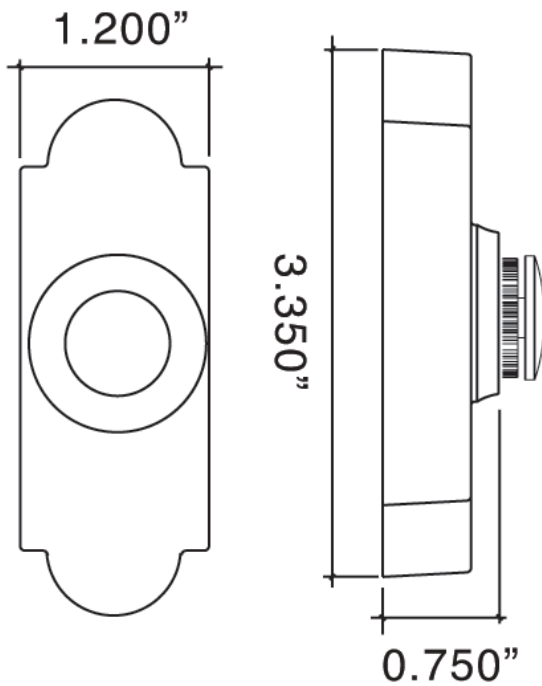

256-7000

Palladian/Newtown Bell Push

- Solid Forged Brass
- Oblong Palladian Design Trim
- Fully Concealed Mounting
- Super Bright White LED Illuminated Push Button

Palladian/Newtown Oblong Bell Push