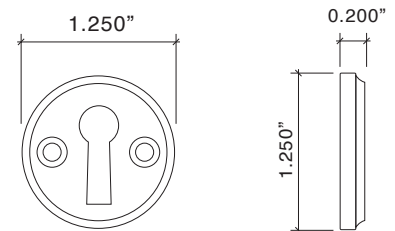

- Machined Brass Escutcheon.
- Furnished with #4 Solid Brass oval head slotted wood screws finished to match Escutcheon.
- Stocked in Standard Finishes

Traditional Cylinder Collar