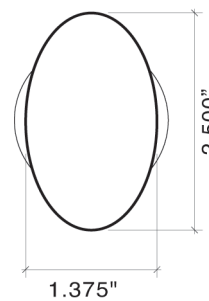

Entry Mortise

90125/50262 Large Oval Knob with Large Traditional Rose - Entry Mortise Set, 2.5" Back Set Standard, Other Backsets Available, Please Inquire

IML Mortise Sets

0125/50261 Large Oval Knob with Large Traditional Rose - Interior Mortise Passage Latch, 2.5" Backset

0125/50262 Large Oval Knob with Large Traditional Rose - Interior Mortise Privacy Lock, 2.5" Backset

0125/50263 Large Oval Knob with Large Traditional Rose - Interior Mortise Bit Key Lock, 2.5" Backset

0125/50264 Large Oval Knob with Large Traditional Rose - Interior Mortise Single Cylinder Lock, 2.5" Backset

0125/50265 Large Oval Knob with Large Traditional Rose - Interior Mortise Double Cylinder Lock, 2.5" Backset

Tubular Latch Sets

012021 Large Oval Knob with Large Traditional Rose - Tubular Passage Latch, 2-3/4 Back Set

012022 Large Oval Knob with Large Traditional Rose - Tubular Passage Latch, 2-3/8 Back Set

012023 Large Oval Knob with Large Traditional Rose - Tubular Privacy Latch, 2-3/4 Back Set

012024 Large Oval Knob with Large Traditional Rose - Tubular Privacy Latch, 2-3/8 Back Set

012025 Large Oval Knob with Large Traditional Rose - Privacy (Tubular Passage Latch with Mortise Bolt 2-3/8 Back Set)

Dummy Trim

0125/50267 Large Oval Knob with Large Traditional Rose - Single Dummy

0125/50268 Large Oval Knob with Large Traditional Rose - Pair of Dummies