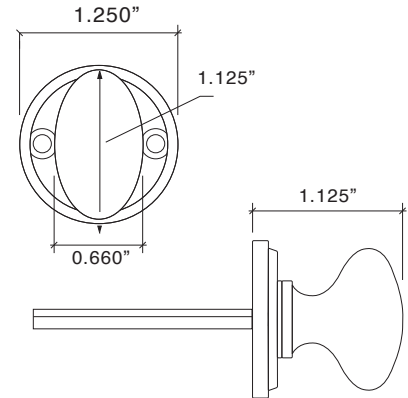

Large Mushroom Knob 8800-225  
Large Traditional Rose 8850-262

## Traditional Escutcheon with Traditional Turnpiece

8860-001

- Solid Forged Brass Turnpiece.
- Machined Brass Escutcheon.
- 5mm x 5mm Spindle positioned on the diamond.
- Furnished with #4 Solid Brass oval head slotted wood screws finished to match Escutcheon and Turnpiece.
- Stocked in Standard Finishes