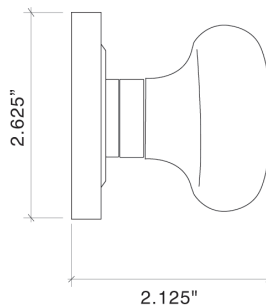

Entry Mortise

90125/50262 Large Oval Knob with Large Traditional Rose - Entry Mortise Set, 2.5" Back Set Standard, Other Backsets Available, Please Inquire

IML Mortise Sets

0125/50261 Large Oval Knob with Large Traditional Rose - Interior Mortise Passage Latch, 2.5" Backset

0125/50262 Large Oval Knob with Large Traditional Rose - Interior Mortise Privacy Lock, 2.5" Backset

0125/50263 Large Oval Knob with Large Traditional Rose - Interior Mortise Bit Key Lock, 2.5" Backset

0125/50264 Large Oval Knob with Large Traditional Rose - Interior Mortise Single Cylinder Lock, 2.5" Backset

0125/50265 Large Oval Knob with Large Traditional Rose - Interior Mortise Double Cylinder Lock, 2.5" Backset

Tubular Latch Sets

012021 Large Oval Knob with Large Traditional Rose - Tubular Passage Latch, 2-3/4 Back Set

012022 Large Oval Knob with Large Traditional Rose - Tubular Passage Latch, 2-3/8 Back Set

012023 Large Oval Knob with Large Traditional Rose - Tubular Privacy Latch, 2-3/4 Back Set

012024 Large Oval Knob with Large Traditional Rose - Tubular Privacy Latch, 2-3/8 Back Set

012025 Large Oval Knob with Large Traditional Rose - Privacy (Tubular Passage Latch with Mortise Bolt 2-3/8 Back Set)

Dummy Trim

0125/50267 Large Oval Knob with Large Traditional Rose - Single Dummy

0125/50268 Large Oval Knob with Large Traditional Rose - Pair of Dummies