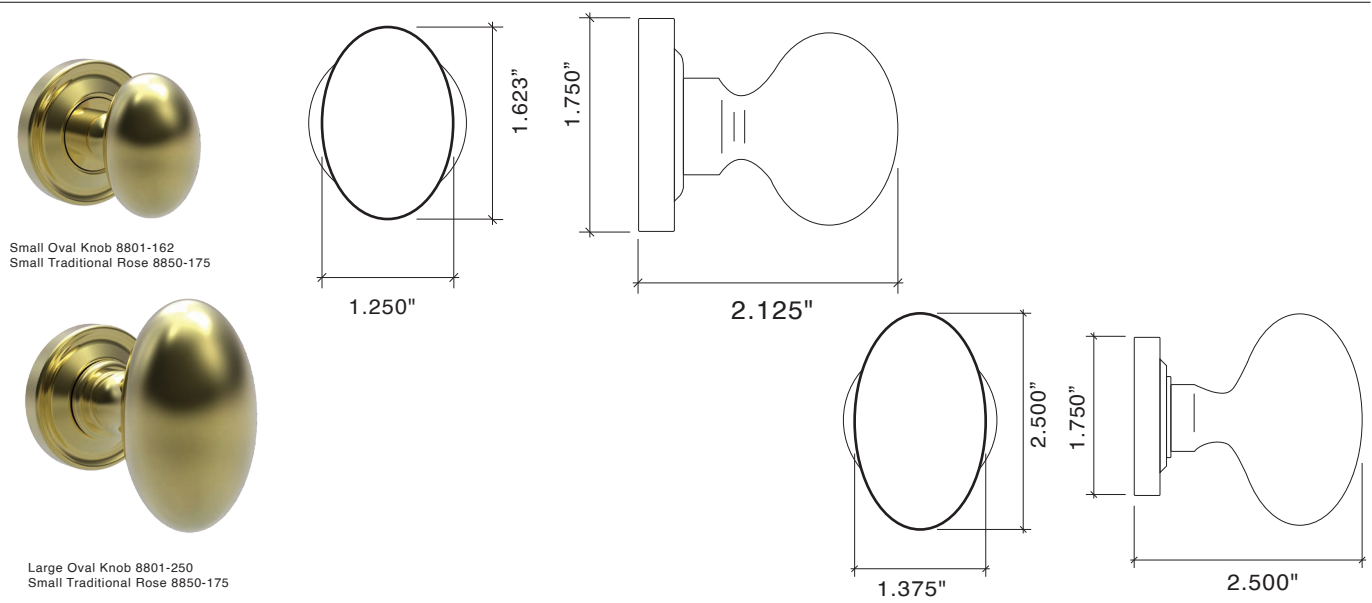

Dummy Trim

0116/50177	Small Oval Knob with Small Traditional Rose - Single Dummy
0116/50178	Small Oval Knob with Small Traditional Rose - Pair of Dummies

Entry Mortise

90125/50172	Large Oval Knob with Small Traditional Rose - Entry Mortise Set, 2.5" Back Set Standard, Other Backsets Available, Please Inquire

IML Mortise Sets

0125/50171	Large Oval Knob with Small Traditional Rose - Interior Mortise Passage Latch, 2.5" Backset
0125/50172	Large Oval Knob with Small Traditional Rose - Interior Mortise Privacy Lock, 2.5" Backset
0125/50173	Large Oval Knob with Small Traditional Rose - Interior Mortise Bit Key Lock, 2.5" Backset
0125/50174	Large Oval Knob with Small Traditional Rose - Interior Mortise Single Cylinder Lock, 2.5" Backset
0125/50175	Large Oval Knob with Small Traditional Rose - Interior Mortise Double Cylinder Lock, 2.5" Backset

Tubular Latch Sets

012011	Large Oval Knob with Small Traditional Rose - Tubular Passage Latch, 2-3/4 Back Set
012012	Large Oval Knob with Small Traditional Rose - Tubular Passage Latch, 2-3/8 Back Set
012015	Large Oval Knob with Small Traditional Rose - Privacy (Tubular Passage Latch with Mortise Bolt 2-3/8 Back Set)

Dummy Trim

0125/50177	Large Oval Knob with Small Traditional Rose - Single Dummy
0125/50178	Large Oval Knob with Small Traditional Rose - Pair of Dummies