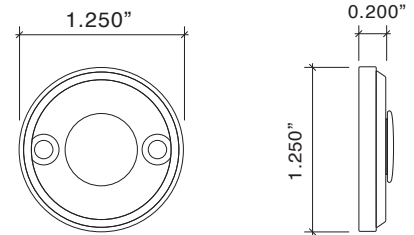

Traditional Emergency Release Trim

- Machined Brass Escutcheon
- Wrought Brass Hole Cover is included and finished to match Escutcheon.
- Furnished with #4 Solid Brass oval head slotted wood screws finished to match Escutcheon.
- Stocked in Standard Finishes