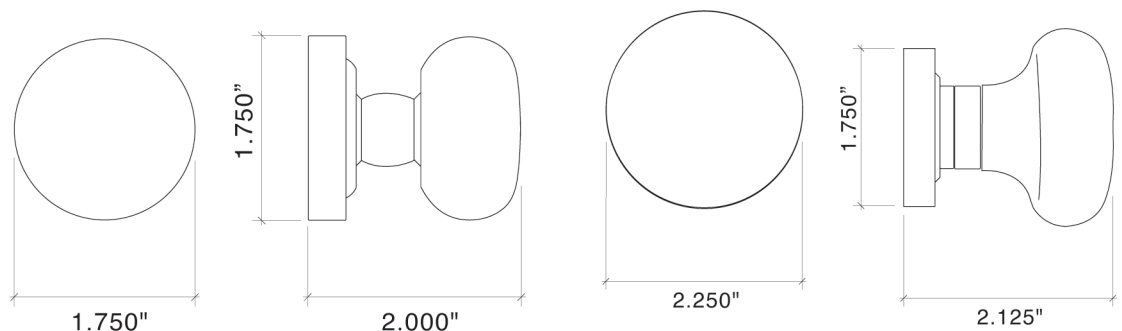

Entry Mortise

- 90225/50172 Large Mushroom Knob with Small Traditional Rose - Entry Mortise Set, 2.5" Back Set Standard, Other Backsets Available, Please Inquire

IML Mortise Sets

- 0022/50171 Large Mushroom Knob with Small Traditional Rose - Interior Mortise Passage Latch, 2.5" Backset
- 0022/50172 Large Mushroom Knob with Small Traditional Rose - Interior Mortise Privacy Lock, 2.5" Backset
- 0022/50173 Large Mushroom Knob with Small Traditional Rose - Interior Mortise Bit Key Lock, 2.5" Backset
- 0022/50174 Large Mushroom Knob with Small Traditional Rose - Interior Mortise Single Cylinder Lock, 2.5" Backset
- 0022/50175 Large Mushroom Knob with Small Traditional Rose - Interior Mortise Double Cylinder Lock, 2.5" Backset

Tubular Latch Sets

- 002011 Large Mushroom Knob with Small Traditional Rose - Tubular Passage Latch, 2-3/4 Back Set
- 002012 Large Mushroom Knob with Small Traditional Rose - Tubular Passage Latch, 2-3/8 Back Set
- 002015 Large Mushroom Knob with Small Traditional Rose - Privacy (Tubular Passage Latch with Mortise Bolt 2-3/8 Back Set)

Dummy Trim

- 0022/50177 Large Mushroom Knob with Small Traditional Rose - Single Dummy
- 0022/50178 Large Mushroom Knob with Small Traditional Rose - Pair of Dummies