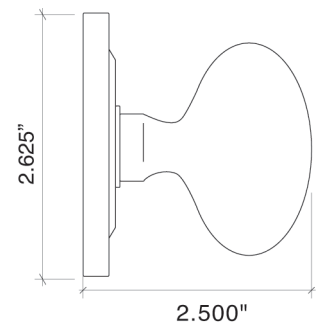

Entry Mortise

90125/50262 Large Oval Knob with Large Traditional Rose - Entry Mortise Set, 2.5" Back Set Standard, Other Backsets Available, Please Inquire

IML Mortise Sets

0125/50261 Large Oval Knob with Large Traditional Rose - Interior Mortise Passage Latch, 2.5" Backset

0125/50262 Large Oval Knob with Large Traditional Rose - Interior Mortise Privacy Lock, 2.5" Backset

0125/50263 Large Oval Knob with Large Traditional Rose - Interior Mortise Bit Key Lock, 2.5" Backset

0125/50264 Large Oval Knob with Large Traditional Rose - Interior Mortise Single Cylinder Lock, 2.5" Backset

0125/50265 Large Oval Knob with Large Traditional Rose - Interior Mortise Double Cylinder Lock, 2.5" Backset

Tubular Latch Sets

012021 Large Oval Knob with Large Traditional Rose - Tubular Passage Latch, 2-3/4 Back Set

012022 Large Oval Knob with Large Traditional Rose - Tubular Passage Latch, 2-3/8 Back Set

012023 Large Oval Knob with Large Traditional Rose - Tubular Privacy Latch, 2-3/4 Back Set

012024 Large Oval Knob with Large Traditional Rose - Tubular Privacy Latch, 2-3/8 Back Set

012025 Large Oval Knob with Large Traditional Rose - Privacy (Tubular Passage Latch with Mortise Bolt 2-3/8 Back Set)

Dummy Trim

0125/50267 Large Oval Knob with Large Traditional Rose - Single Dummy

0125/50268 Large Oval Knob with Large Traditional Rose - Pair of Dummies