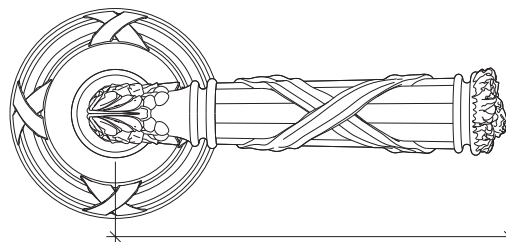

## Large Ribbon & Reed Lever with Small Ribbon & Reed Rose

- Roses are Hot Forged, CNC Milled and completely Hand Chiseled
- Knob, Lever and Thumb Turn are all Lost Wax Cast Brass.
- All components are Hand Chiseled for Exceptional Detail not achievable by any other means
- Fully Concealed Mounting
- Specify door thickness when ordering
- Available in Solid and Mixed Finishes
- All IML Privacy and Tubular Mortise Bolt Privacy Sets come with ER Trim Standard on the Exterior. Exterior Bit Key Trim can be substituted for no additional charge.

Large Ribbon & Reed Lever 8823  
Small Ribbon & Reed Rose 8852-175

Alternative Large Lever  
End Cap

4.875"

3.313"

1.750"

## Large Ribbon & Reed Lever with Large Ribbon & Reed Rose

- Roses are Hot Forged, CNC Milled and completely Hand Chiseled
- Knob, Lever and Thumb Turn are all Lost Wax Cast Brass.
- All components are Hand Chiseled for Exceptional Detail not achievable by any other means
- Fully Concealed Mounting
- Specify door thickness when ordering
- Available in Solid and Mixed Finishes
- All IML Privacy and Tubular Mortise Bolt Privacy Sets come with ER Trim Standard on the Exterior. Exterior Bit Key Trim can be substituted for no additional charge.

Large Ribbon & Reed Lever 8823  
Large Ribbon & Reed Rose 8852-262

Alternative Large Lever  
End Cap

4.875"

3.313"

2.625"