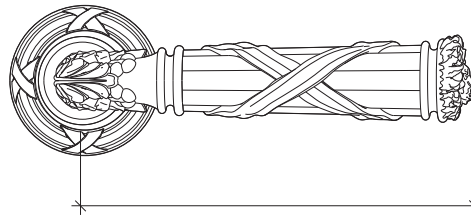

## Large Ribbon & Reed Lever with Small Ribbon & Reed Rose

- Roses are Hot Forged, CNC Milled and completely Hand Chiseled
- Knob, Lever and Thumb Turn are all Lost Wax Cast Brass.
- All components are Hand Chiseled for Exceptional Detail not achievable by any other means
- Fully Concealed Mounting
- Specify door thickness when ordering
- Available in Solid and Mixed Finishes
- All IML Privacy and Tubular Mortise Bolt Privacy Sets come with ER Trim Standard on the Exterior. Exterior Bit Key Trim can be substituted for no additional charge.

Large Ribbon & Reed Lever 8823  
Small Ribbon & Reed Rose 8852-175

Alternative Large Lever  
End Cap

4.875"

3.313"

1.750"

## Large Ribbon & Reed Lever with Large Ribbon & Reed Rose

- Roses are Hot Forged, CNC Milled and completely Hand Chiseled
- Knob, Lever and Thumb Turn are all Lost Wax Cast Brass.
- All components are Hand Chiseled for Exceptional Detail not achievable by any other means
- Fully Concealed Mounting
- Specify door thickness when ordering
- Available in Solid and Mixed Finishes
- All IML Privacy and Tubular Mortise Bolt Privacy Sets come with ER Trim Standard on the Exterior. Exterior Bit Key Trim can be substituted for no additional charge.