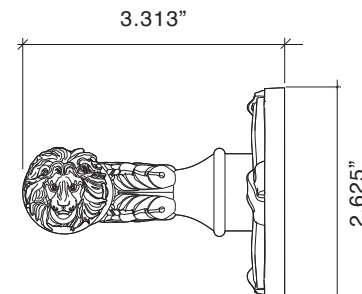

## Large Ribbon & Reed Lever with Small Ribbon & Reed Rose

- Roses are Hot Forged, CNC Milled and completely Hand Chiseled
- Knob, Lever and Thumb Turn are all Lost Wax Cast Brass.
- All components are Hand Chiseled for Exceptional Detail not achievable by any other means
- Fully Concealed Mounting
- Specify door thickness when ordering
- Available in Solid and Mixed Finishes
- All IML Privacy and Tubular Mortise Bolt Privacy Sets come with ER Trim Standard on the Exterior. Exterior Bit Key Trim can be substituted for no additional charge.

Large Ribbon & Reed Lever 8823  
Small Ribbon & Reed Rose 8852-175

Alternative Large Lever  
End Cap

4.875"

3.313"

1.750"

## Large Ribbon & Reed Lever with Large Ribbon & Reed Rose

- Roses are Hot Forged, CNC Milled and completely Hand Chiseled
- Knob, Lever and Thumb Turn are all Lost Wax Cast Brass.
- All components are Hand Chiseled for Exceptional Detail not achievable by any other means
- Fully Concealed Mounting
- Specify door thickness when ordering
- Available in Solid and Mixed Finishes
- All IML Privacy and Tubular Mortise Bolt Privacy Sets come with ER Trim Standard on the Exterior. Exterior Bit Key Trim can be substituted for no additional charge.

Large Ribbon & Reed Lever 8823  
Large Ribbon & Reed Rose 8852-262

Alternative Large Lever  
End Cap

4.875"

3.313"

2.625"