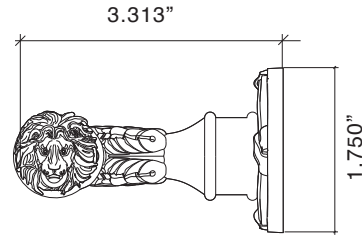

## Large Ribbon & Reed Lever with Small Ribbon & Reed Rose

- Roses are Hot Forged, CNC Milled and completely Hand Chiseled
- Knob, Lever and Thumb Turn are all Lost Wax Cast Brass.
- All components are Hand Chiseled for Exceptional Detail not achievable by any other means
- Fully Concealed Mounting
- Specify door thickness when ordering
- Available in Solid and Mixed Finishes
- All IML Privacy and Tubular Mortise Bolt Privacy Sets come with ER Trim Standard on the Exterior. Exterior Bit Key Trim can be substituted for no additional charge.

Large Ribbon & Reed Lever 8823  
Small Ribbon & Reed Rose 8852-175

Alternative Large Lever  
End Cap

4.875"

3.313"

1.750"

## Large Ribbon & Reed Lever with Large Ribbon & Reed Rose

- Roses are Hot Forged, CNC Milled and completely Hand Chiseled
- Knob, Lever and Thumb Turn are all Lost Wax Cast Brass.
- All components are Hand Chiseled for Exceptional Detail not achievable by any other means
- Fully Concealed Mounting
- Specify door thickness when ordering
- Available in Solid and Mixed Finishes
- All IML Privacy and Tubular Mortise Bolt Privacy Sets come with ER Trim Standard on the Exterior. Exterior Bit Key Trim can be substituted for no additional charge.