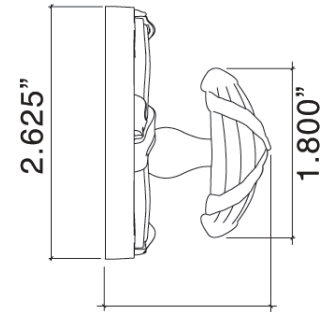

1885281	Ribbon & Reed Deadbolt 2 3/8" Backset, Single Cylinder
1885241	Ribbon & Reed Deadbolt 2 3/4" Backset, Single Cylinder
1885282	Ribbon & Reed Deadbolt 2 3/8" Backset, Double Cylinder
1885242	Ribbon & Reed Deadbolt 2 3/4" Backset, Double Cylinder

0.625"

2.625"

2.625"

2.625"

1.800"

1.700"

- Solid Forged Brass
- Hand Chiseled and Hand Polished
- Nicely Paired with Ribbon & Reed Knob or Lever on Rose