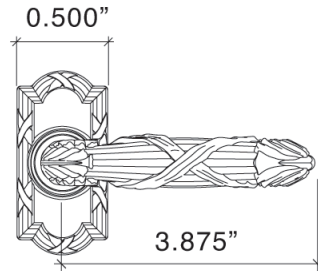

700322 Ribbon & Reed Cover with Small Ribbon & Reed Lever

700323 Ribbon & Reed Cover with Lion Head Lever

Small Lever
700322

Lion Head Lever 700323

Alternative Large Lever
End Cap

- Lost Wax Cast Lever and Forged Cover
- Hand Chiseled and Hand Polished
- Fully Concealed Mounting
- All Von Morris Levers are interchangeable
- Includes Indexing Box
- Fits all Tilt-Turn Windows