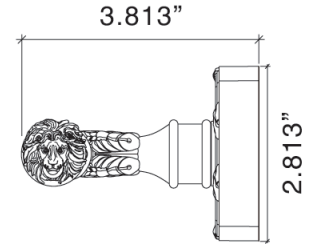

700322 Ribbon & Reed Cover with Small Ribbon & Reed Lever

700323 Ribbon & Reed Cover with Lion Head Lever

Small Lever
700322

Lion Head Lever 700323

Alternative Large Lever
End Cap

- Lost Wax Cast Lever and Forged Cover
- Hand Chiseled and Hand Polished
- Fully Concealed Mounting
- All Von Morris Levers are interchangeable
- Includes Indexing Box
- Fits all Tilt-Turn Windows