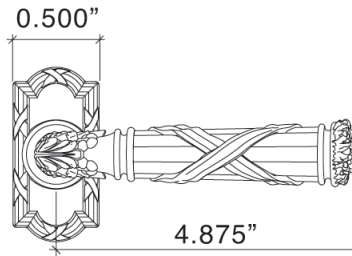

700322 Ribbon & Reed Cover with Small Ribbon & Reed Lever

700323 Ribbon & Reed Cover with Lion Head Lever

Small Lever
700322

Lion Head Lever 700323

Alternative Large Lever
End Cap

- Lost Wax Cast Lever and Forged Cover
- Hand Chiseled and Hand Polished
- Fully Concealed Mounting
- All Von Morris Levers are interchangeable
- Includes Indexing Box
- Fits all Tilt-Turn Windows