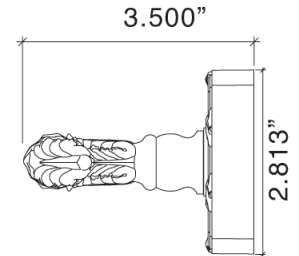

700322 Ribbon & Reed Cover with Small Ribbon & Reed Lever

700323 Ribbon & Reed Cover with Lion Head Lever

Small Lever
700322

Lion Head Lever 700323

Alternative Large Lever
End Cap

- Lost Wax Cast Lever and Forged Cover
- Hand Chiseled and Hand Polished
- Fully Concealed Mounting
- All Von Morris Levers are interchangeable
- Includes Indexing Box
- Fits all Tilt-Turn Windows