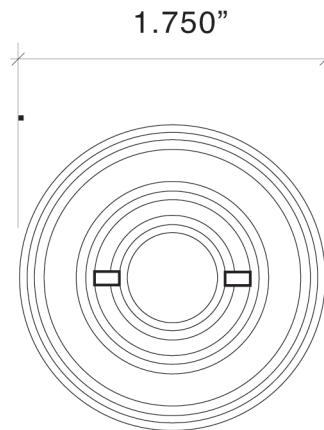

25-8850-175	Small Traditional Bell Push
25-8850-262	Large Traditional Bell Push

- Solid Forged Brass. Available in Large and Small rose
- Colonial and Traditional Design Trim
- Fully Concealed Mounting
- Super Bright White LED Illuminated Push Button

Small Traditional Bell Push

Large Traditional Bell Push