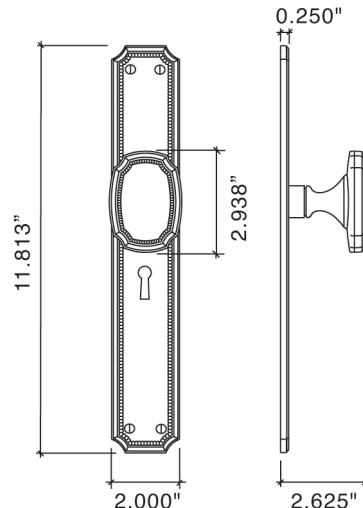

Tubular Latch Sets

818014 Weave Escutcheon Set w/Knob - Tubular Passage Latch, 2-3/4 Back Set

818018 Weave Escutcheon Set w/Knob - Tubular Passage Latch, 2-3/8 Back Set

818022 Weave Escutcheon Set w/Knob - Privacy (Tubular Passage Latch w/Mortise Bolt 2-3/8 Back Set)

Dummy Trim

81807 Weave Escutcheon Set w/Knob - Single Dummy

81808 Weave Escutcheon Set w/Knob - Pair of Dummies

Lever High

Push Plate

Cut for Cylinder

Cut for ER Button

Cut for Bit Key

Lever Low

Weave Trim with Weave Knob 8807-290

- Intricate Weave Detail and Beading
- Forged Brass Escutcheon Inside and Outside
- Solid Forged Brass Knob/Lever
- Hand Polished
- Plates available with Cuts for all Von Morris Locks as well as Custom Cuts for other Manufacturers' Locks
- Specify door thickness when ordering
- All IML Privacy and Tubular Mortise Bolt Privacy Sets come with ER Trim Standard on the Exterior. Exterior Bit Key Trim can be substituted for no additional charge.