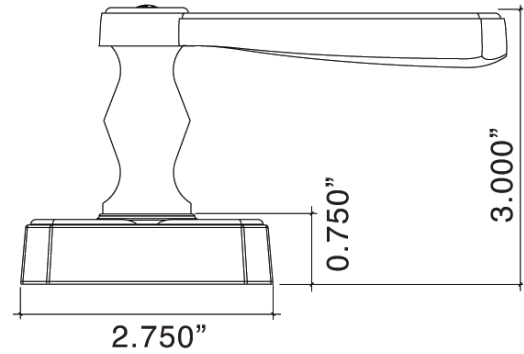

700732

Weave Cover with Weave Lever

- Intricate Weave Detail and Beading
- Solid Forged Brass Lever and Cover
- Hand Polished
- Fully Concealed Mounting
- All Von Morris Levers are interchangeable
- Includes Indexing Box
- Fits all Tilt-Turn Windows