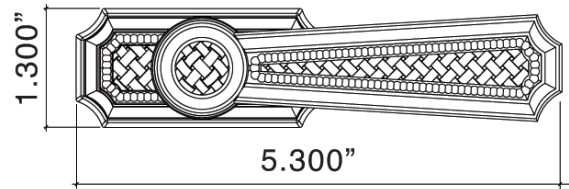

700732

Weave Cover with Weave Lever

- Intricate Weave Detail and Beading
- Solid Forged Brass Lever and Cover
- Hand Polished
- Fully Concealed Mounting
- All Von Morris Levers are interchangeable
- Includes Indexing Box
- Fits all Tilt-Turn Windows