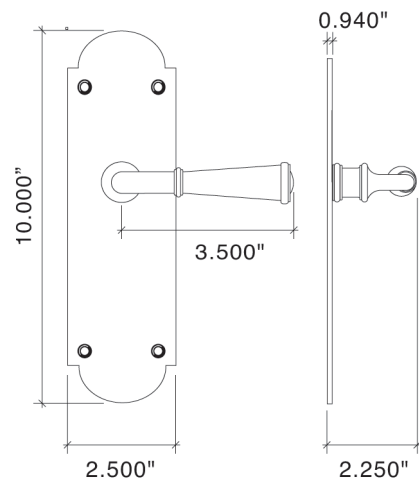

Von Morris Arch/Palladian Multi-Point lock trim is Custom Made to Order. Your trim will be crafted to the door specifications/details/measurements you provide.

In classic Von Morris style, paying exacting attention to detail, all Von Morris Escutcheon Plates may be modified to fit a multitude of Multi-Point locks in either Euro Profile Cylinder or American Cylinder.

The Von Morris American Cylinder Multi-Point trim is different from other manufacturers. Von Morris has redesigned every aspect of the Multi-Point Trim, including the American Cylinder Mounting Blocks. Instead of one generic block mounted to all styles, each suite gets its own unique suited block. For Euro Profile Cylinder trims, the turnpiece mounted to the Profile Cylinder is the same design as the trim.

Shown with Small Turned Lever

American Cylinder Exterior

American Cylinder Interior

- Solid forged brass with Turned Lever and Arch Plate.
- Classic design.
- Adaptor for American cylinder block has the same detailing as rest of the Arch Plate.
- Turn pieces for both American cylinder and European Profile cylinder share the same detailing as rest of Arch suite.
- Palladian Multi-Point Trim is also available with Traditional, Wave, Rat Tail, Curved and Leaf Levers.
- Plate thickness will vary depending upon the application and door thickness.

Additional Lever Options

Shown with Small Turned Lever