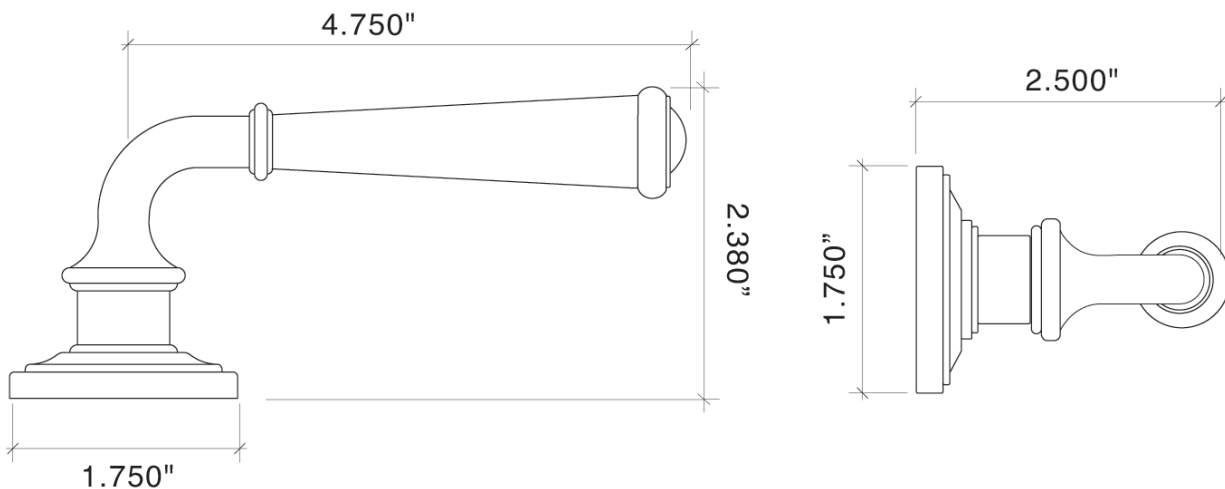

## Dummy Trim

8821-C/51177 Large Turned Lever with Sm Colonial Rose - Single Dummy

8821-C/51178 Large Turned Lever with Sm Colonial Rose - Pair of Dummies

Large Turned Lever 8821-C  
Small Colonial Rose 8851-175

- Classic Turned Lever Design
- Solid Forged Brass Lever and Rose
- Hand Polished
- Fully Concealed Mounting
- All Von Morris Levers can be used with any Rose or Escutcheon Plate
- All IML Privacy and Tubular Mortise Bolt Privacy Sets come with ER Trim Standard on the Exterior. Exterior Bit Key Trim can be substituted for no additional charge.